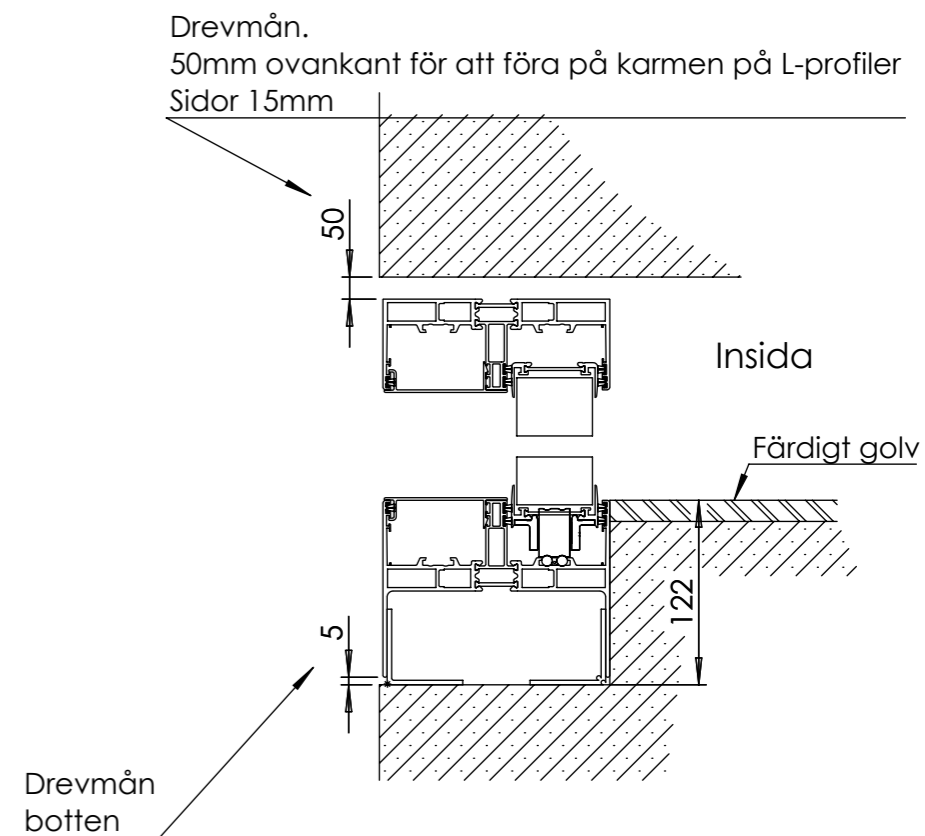

2160S, XS

Fix Dörr

HALLE
sapa:

1086

Artline

Scale 1:5
1/2

4150

HALLE