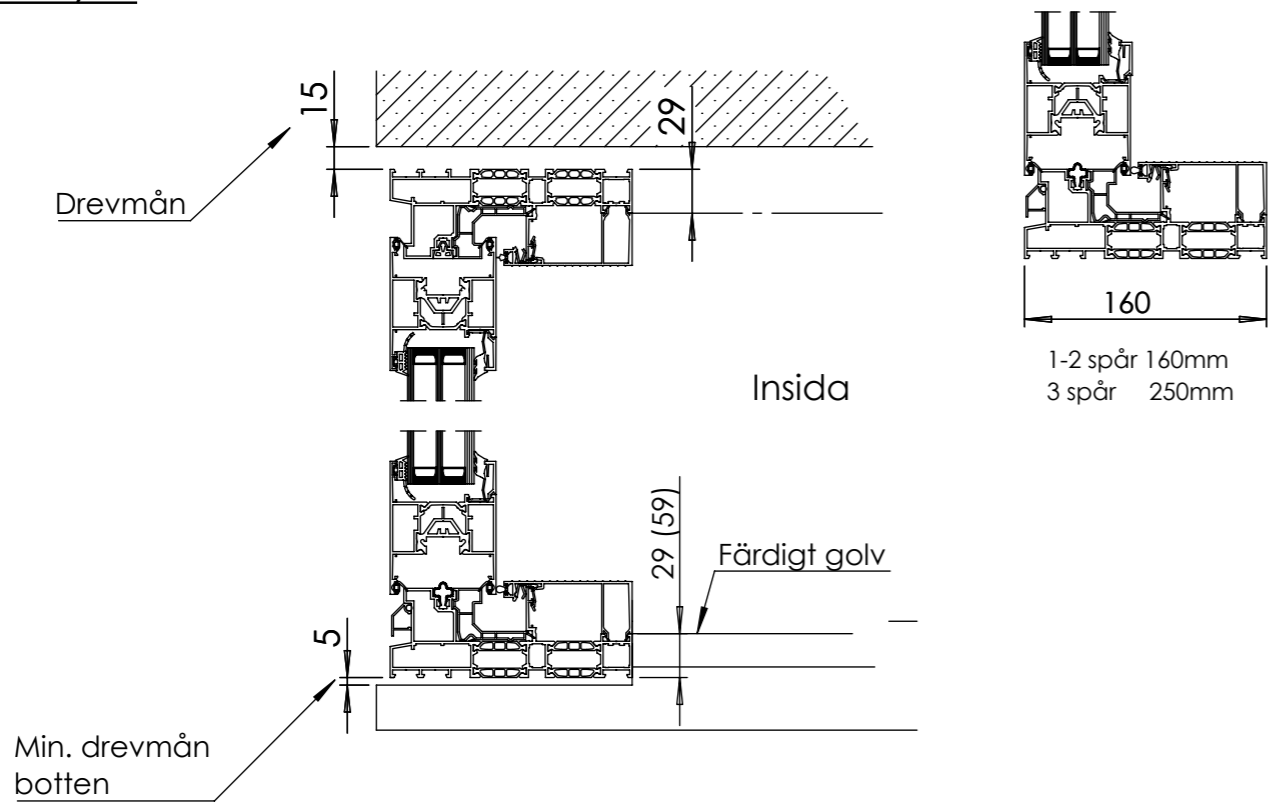

2160S, XS

Fix Dörr

HALLE
sapa:

1086

Artline

Scale 1:5
1/2

4150

HALLE

sapa: