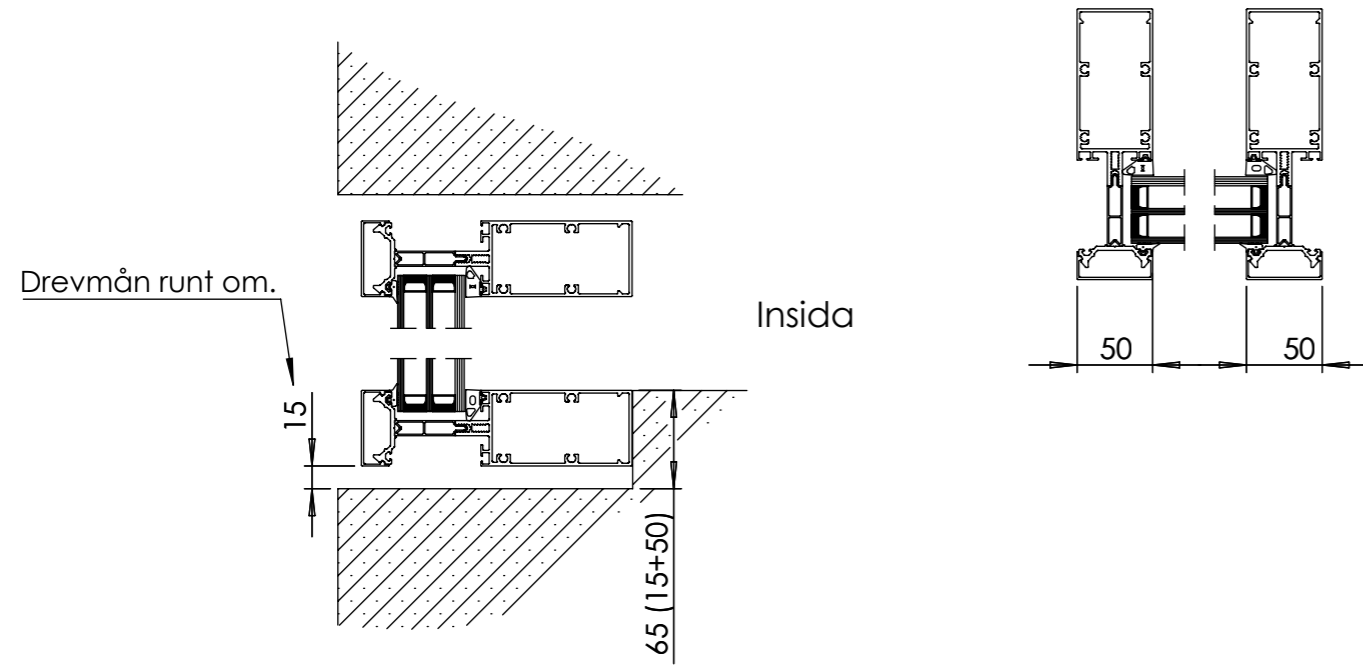

2160S, XS

Fix Dörr

HALLE
sapa:

1086

Artline

Scale 1:5
1/2

4150

HALLE

sapa: