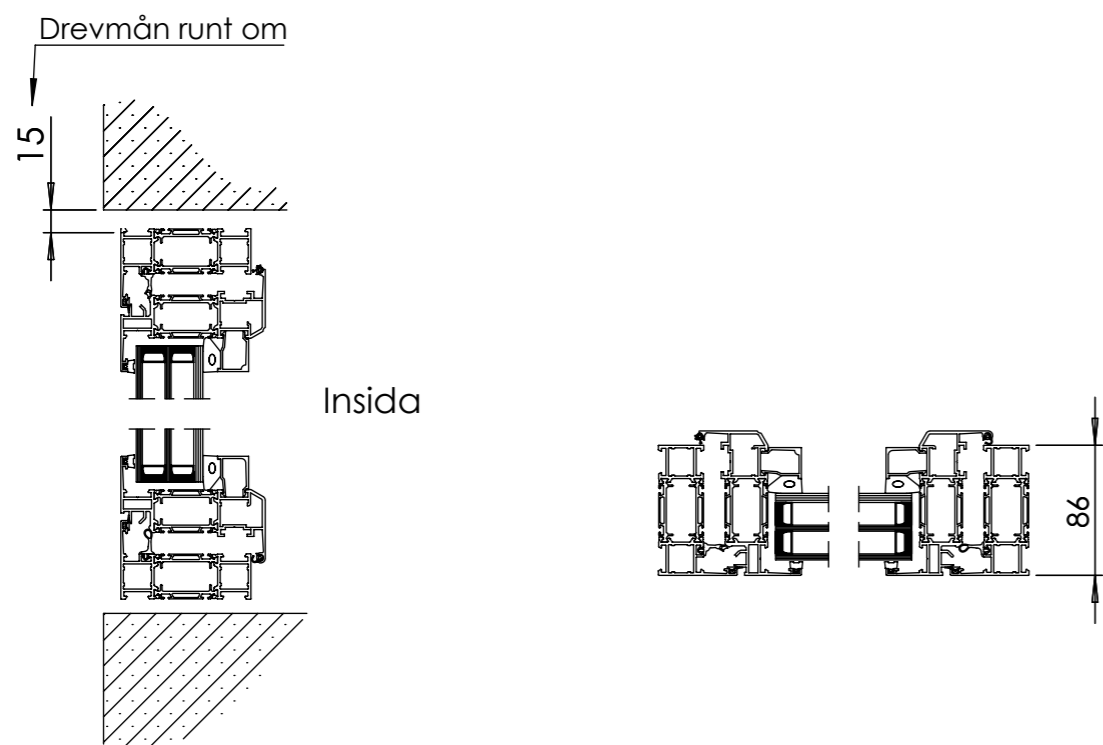

2160S, XS

Fix Dörr

HALLE
sapa:

1086

Artline

Scale 1:5
1/2

4150

HALLE

sapa: