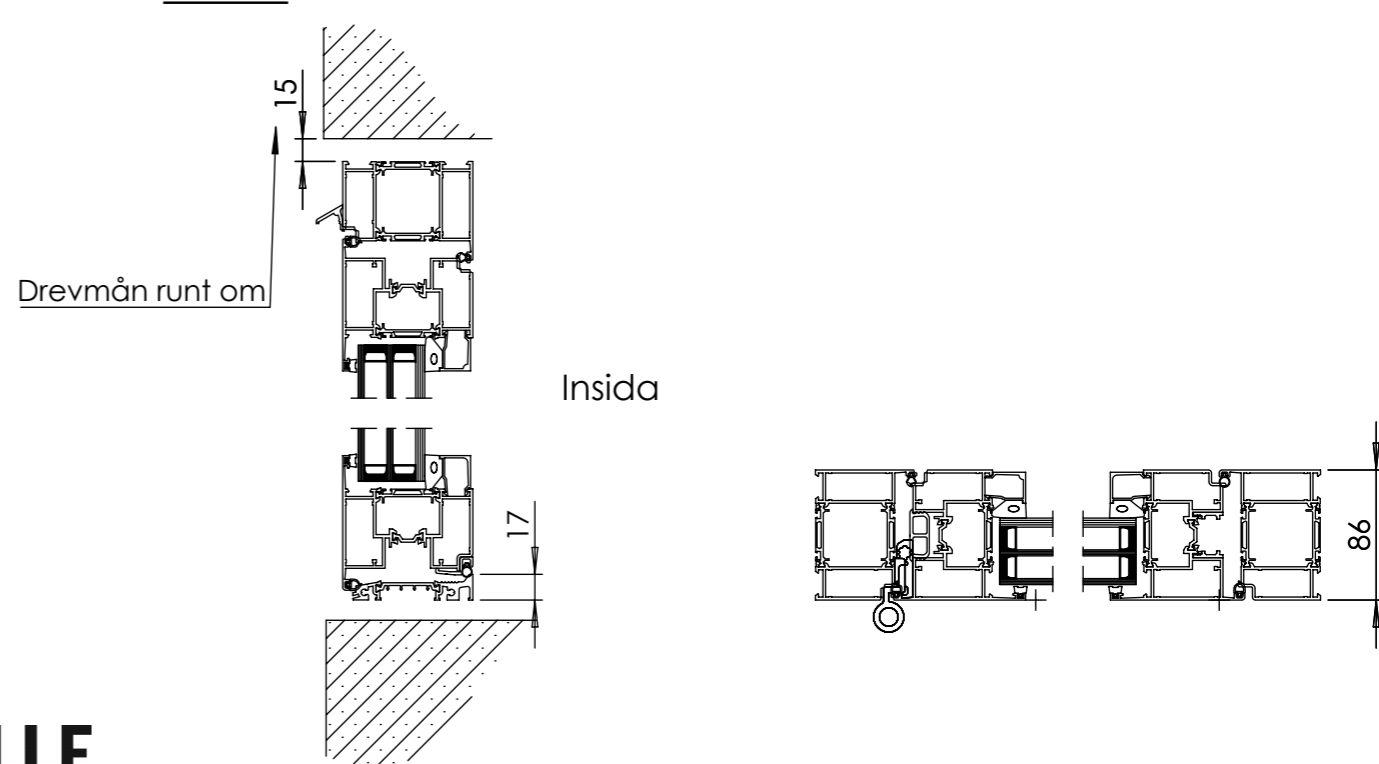

2160S, XS

Fix Dörr

HALLE
sapa:

1086

Artline

Scale 1:5
1/2

4150

HALLE

sapa: