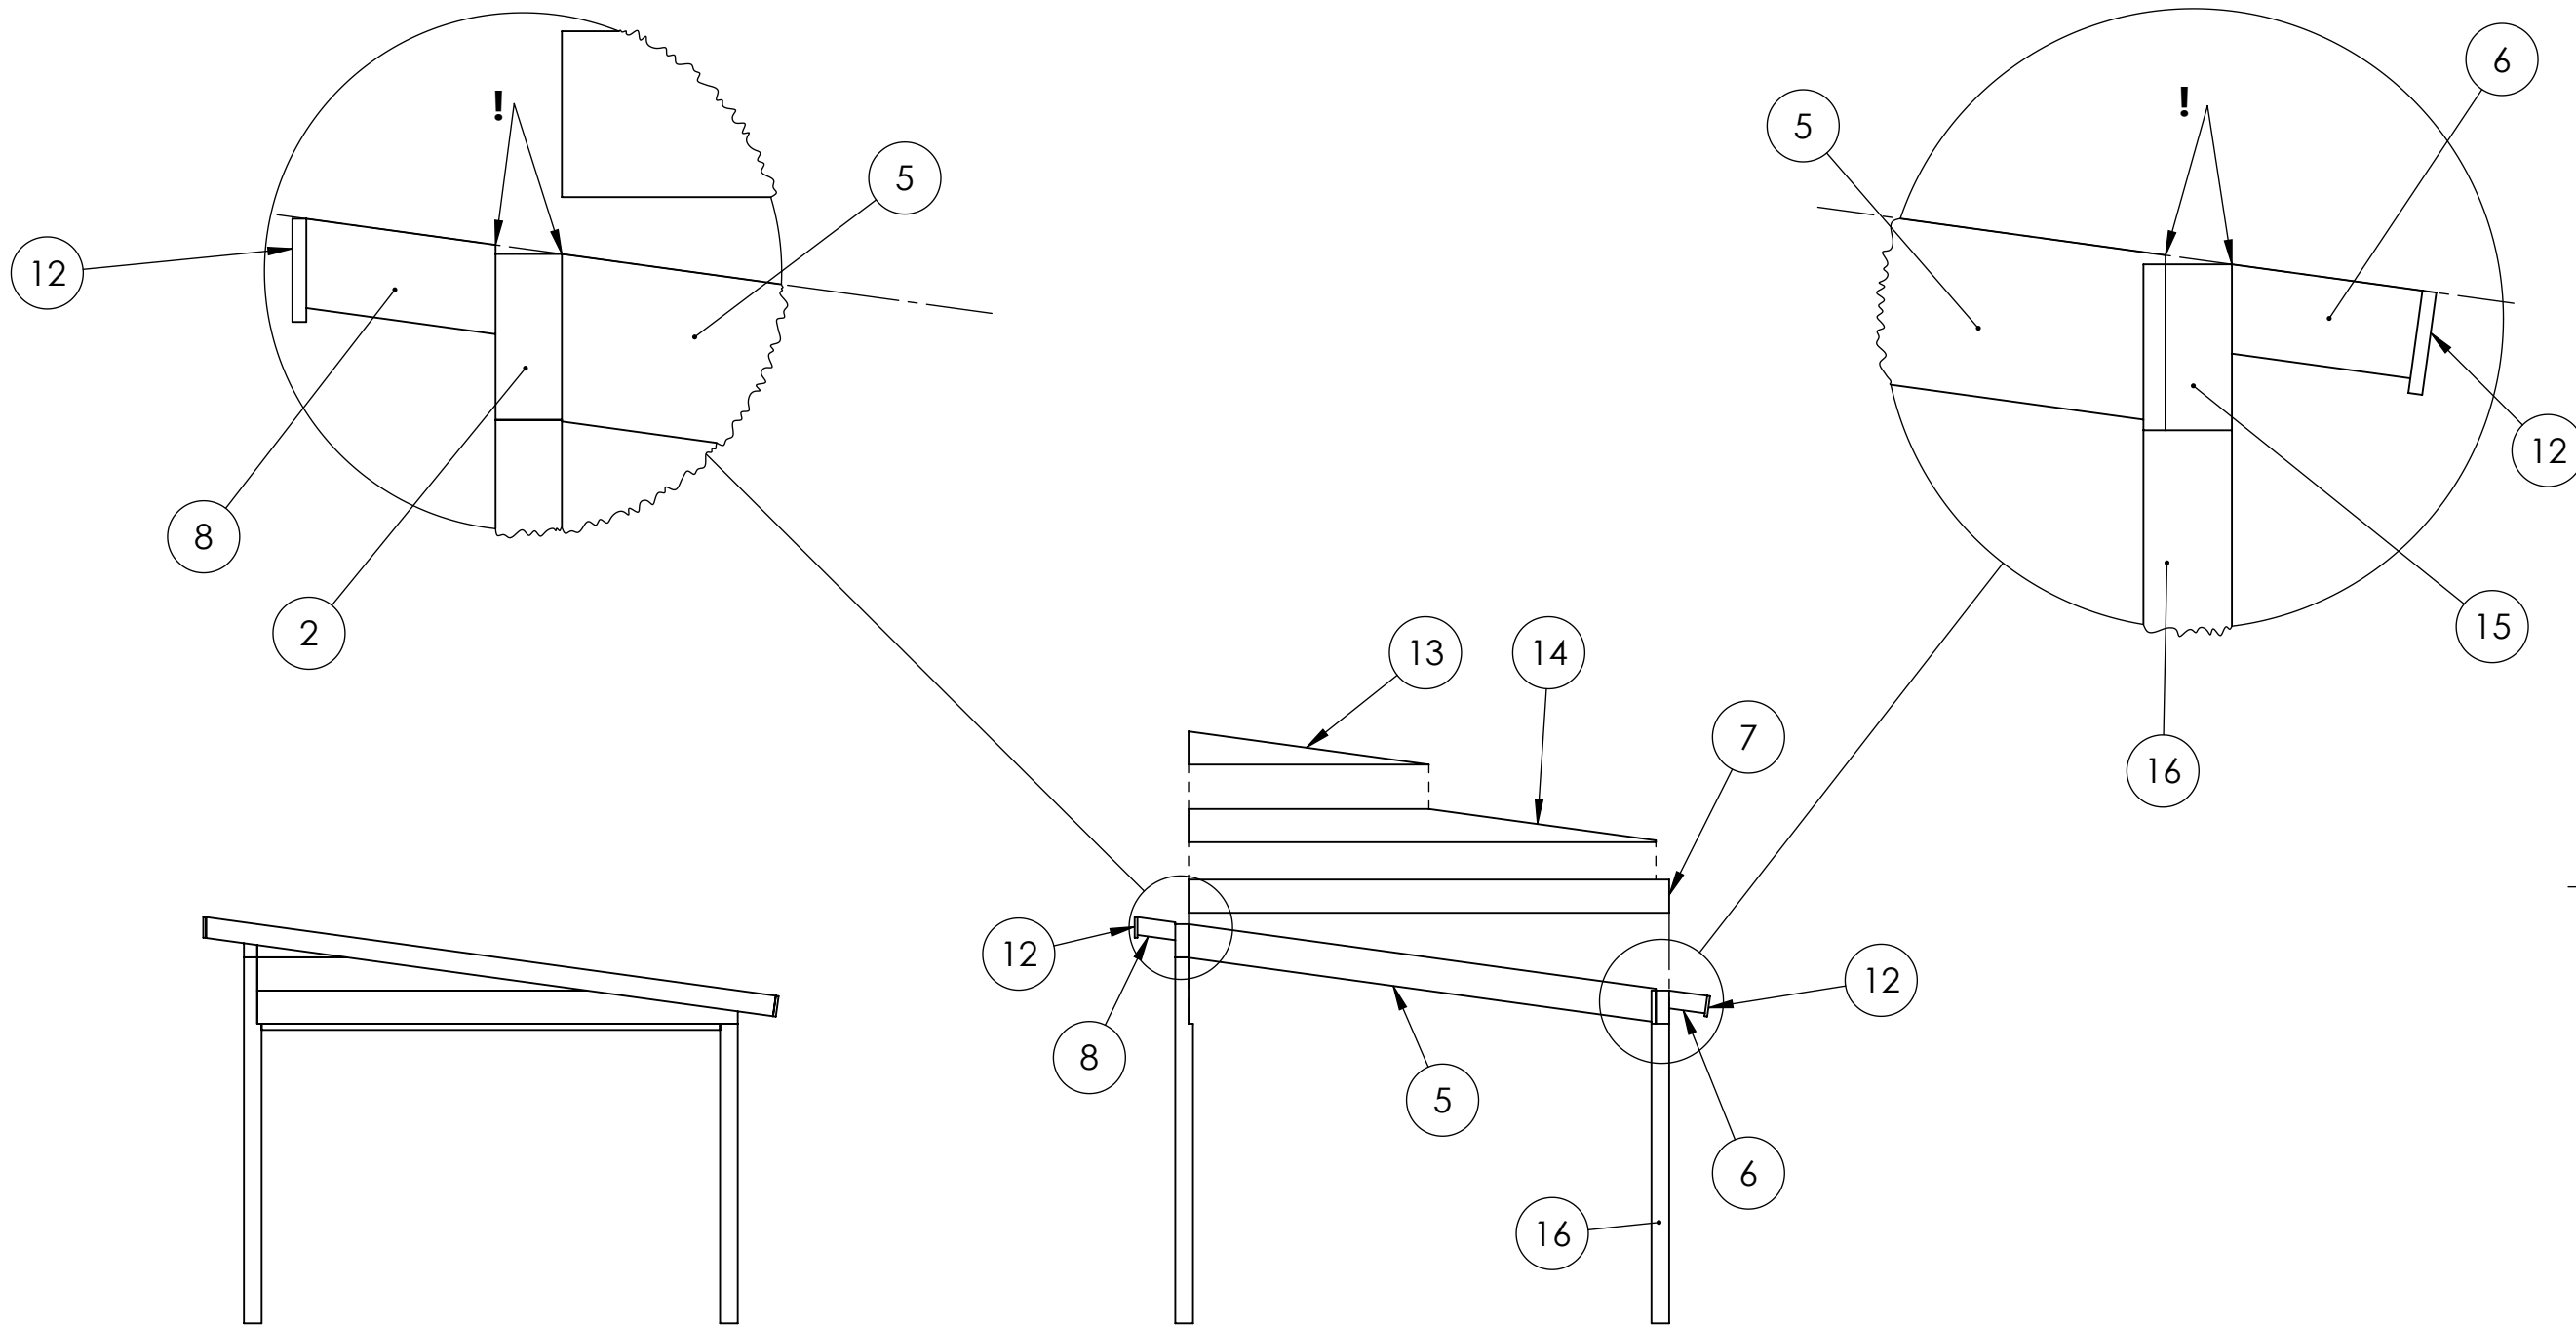

This drawing must not be copied, transmitted or disclosed to any third party.

HALLE

A3

Material	
Offernr.	Färg
Ordernr.	Beredare Halle System
Weight	Datum 2022-05-17
Scale 1:50	Description
Sheet 3/21	Fristående Laholm 15 m2 Snözon 2,5