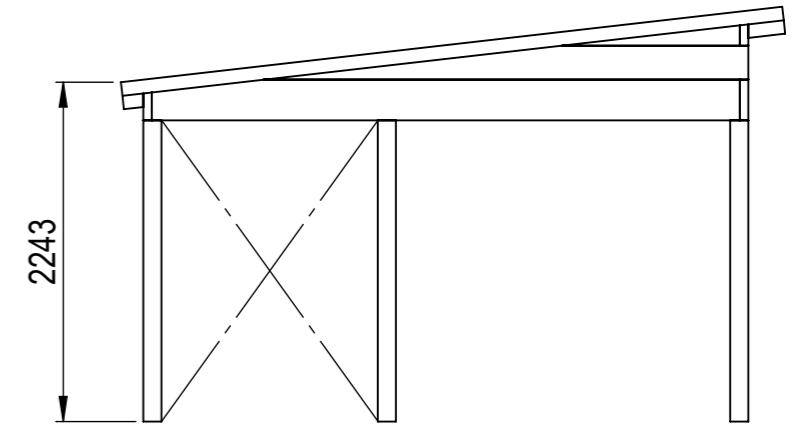

Vänster

Alla mått avser limträstommen utan tak

HALLE

A3

Material	
Offernr.	Färg
Ordernr.	Beredare Halle System
Weight	Datum 2026-05-06
Scale 1:50	Description Haverdal 24 m2 Snözon 4,5
Sheet 3/25