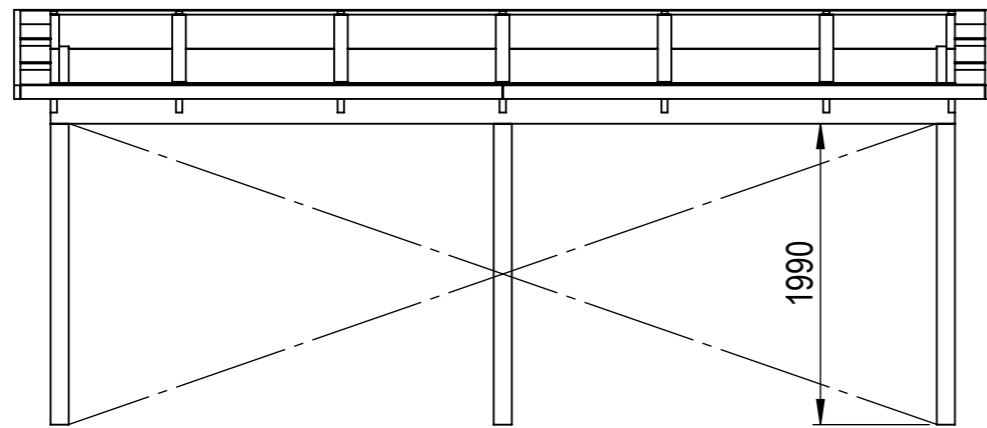

Baksida

Alla mått avser limträstommen utan tak

HALLE

A3

Material	
Offernr.	Färg
Ordernr.	Beredare Halle System
Weight	Datum 2026-05-06
Scale 1:50	Description Haverdal 24 m2 Snözon 4,5
Sheet 3/25