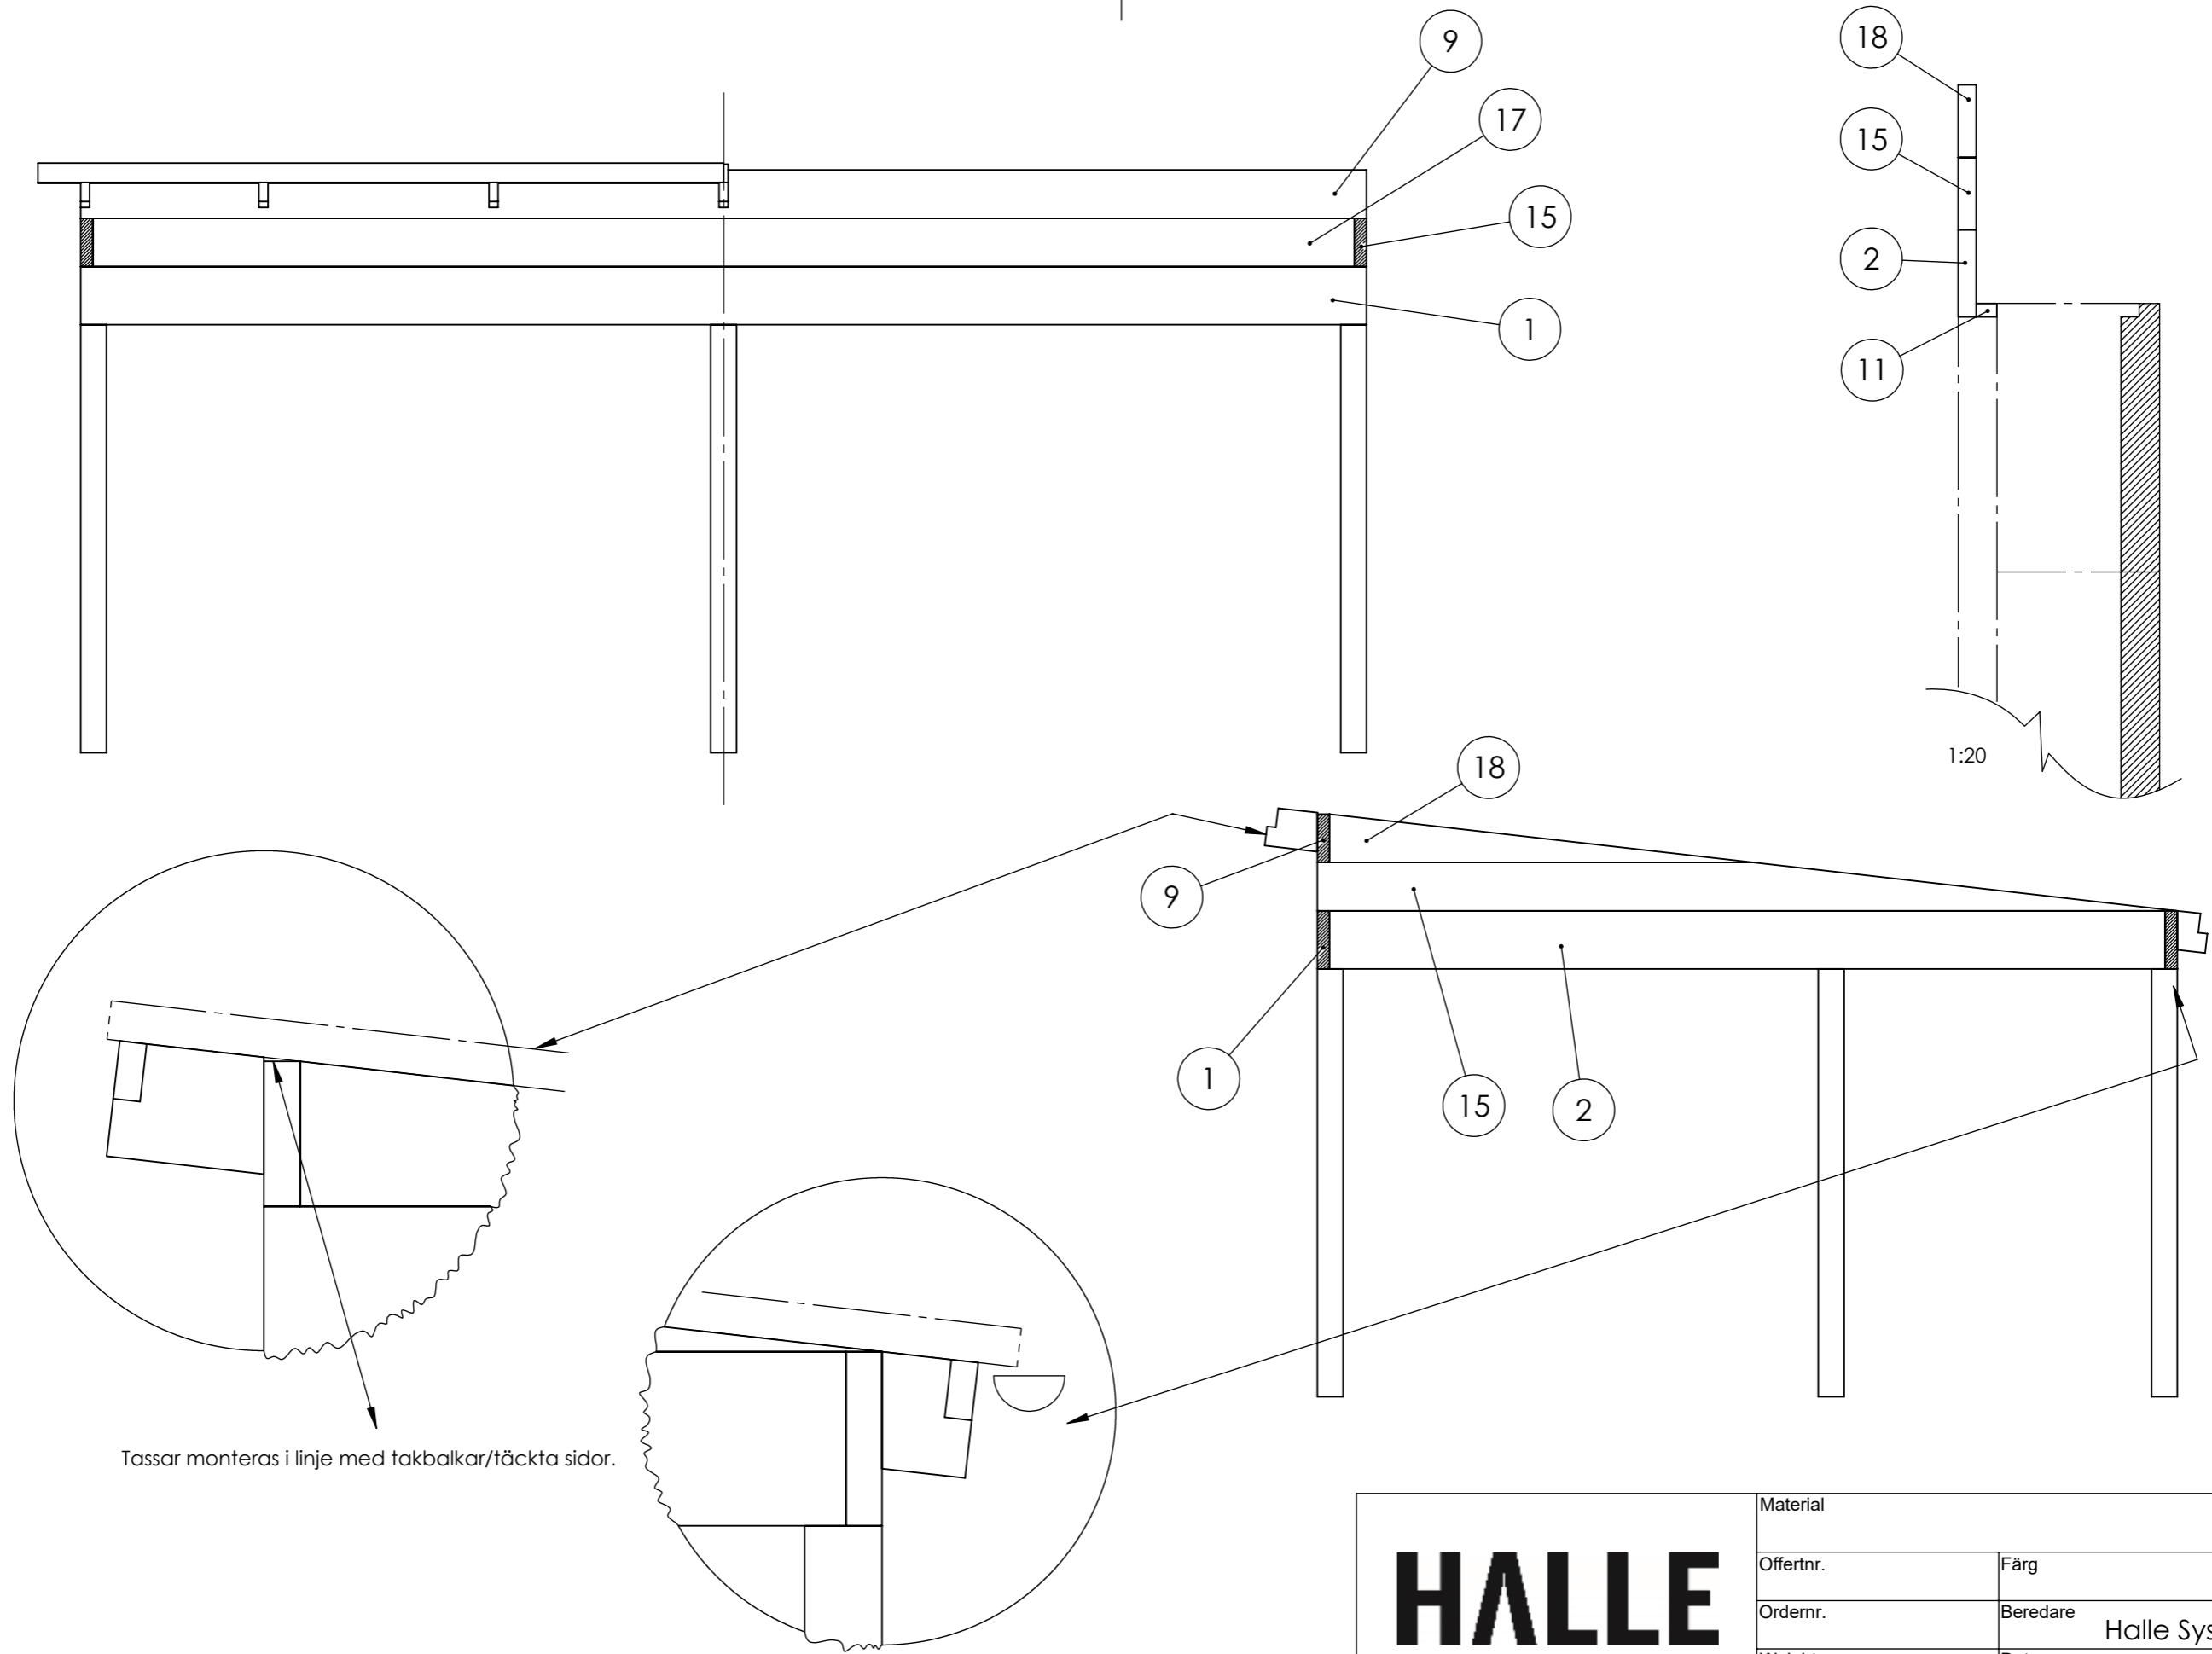

This drawing must not be copied, transmitted or disclosed to any third party.

Tassar monteras i linje med takbalkar/täckta sidor.

HALLE

A3

Material	
Offertnr.	Färg
Ordernr.	Beredare Halle System
Weight	Datum 2026-05-06
Scale 1:30	Description Haverdal 24 m2 Snözon 4,5
Sheet 5/25