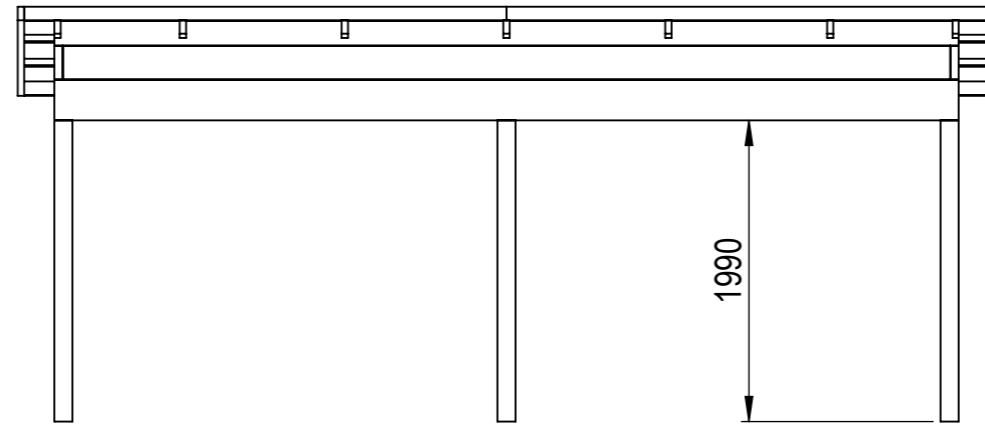

Front

Alla mått avser limträstommen utan tak

HALLE

A3

Material	
Offernr.	Färg
Ordernr.	Beredare Halle System
Weight	Datum 2026-05-06
Scale 1:50	Description Haverdal 24 m2 Snözon 4,5
Sheet 3/25