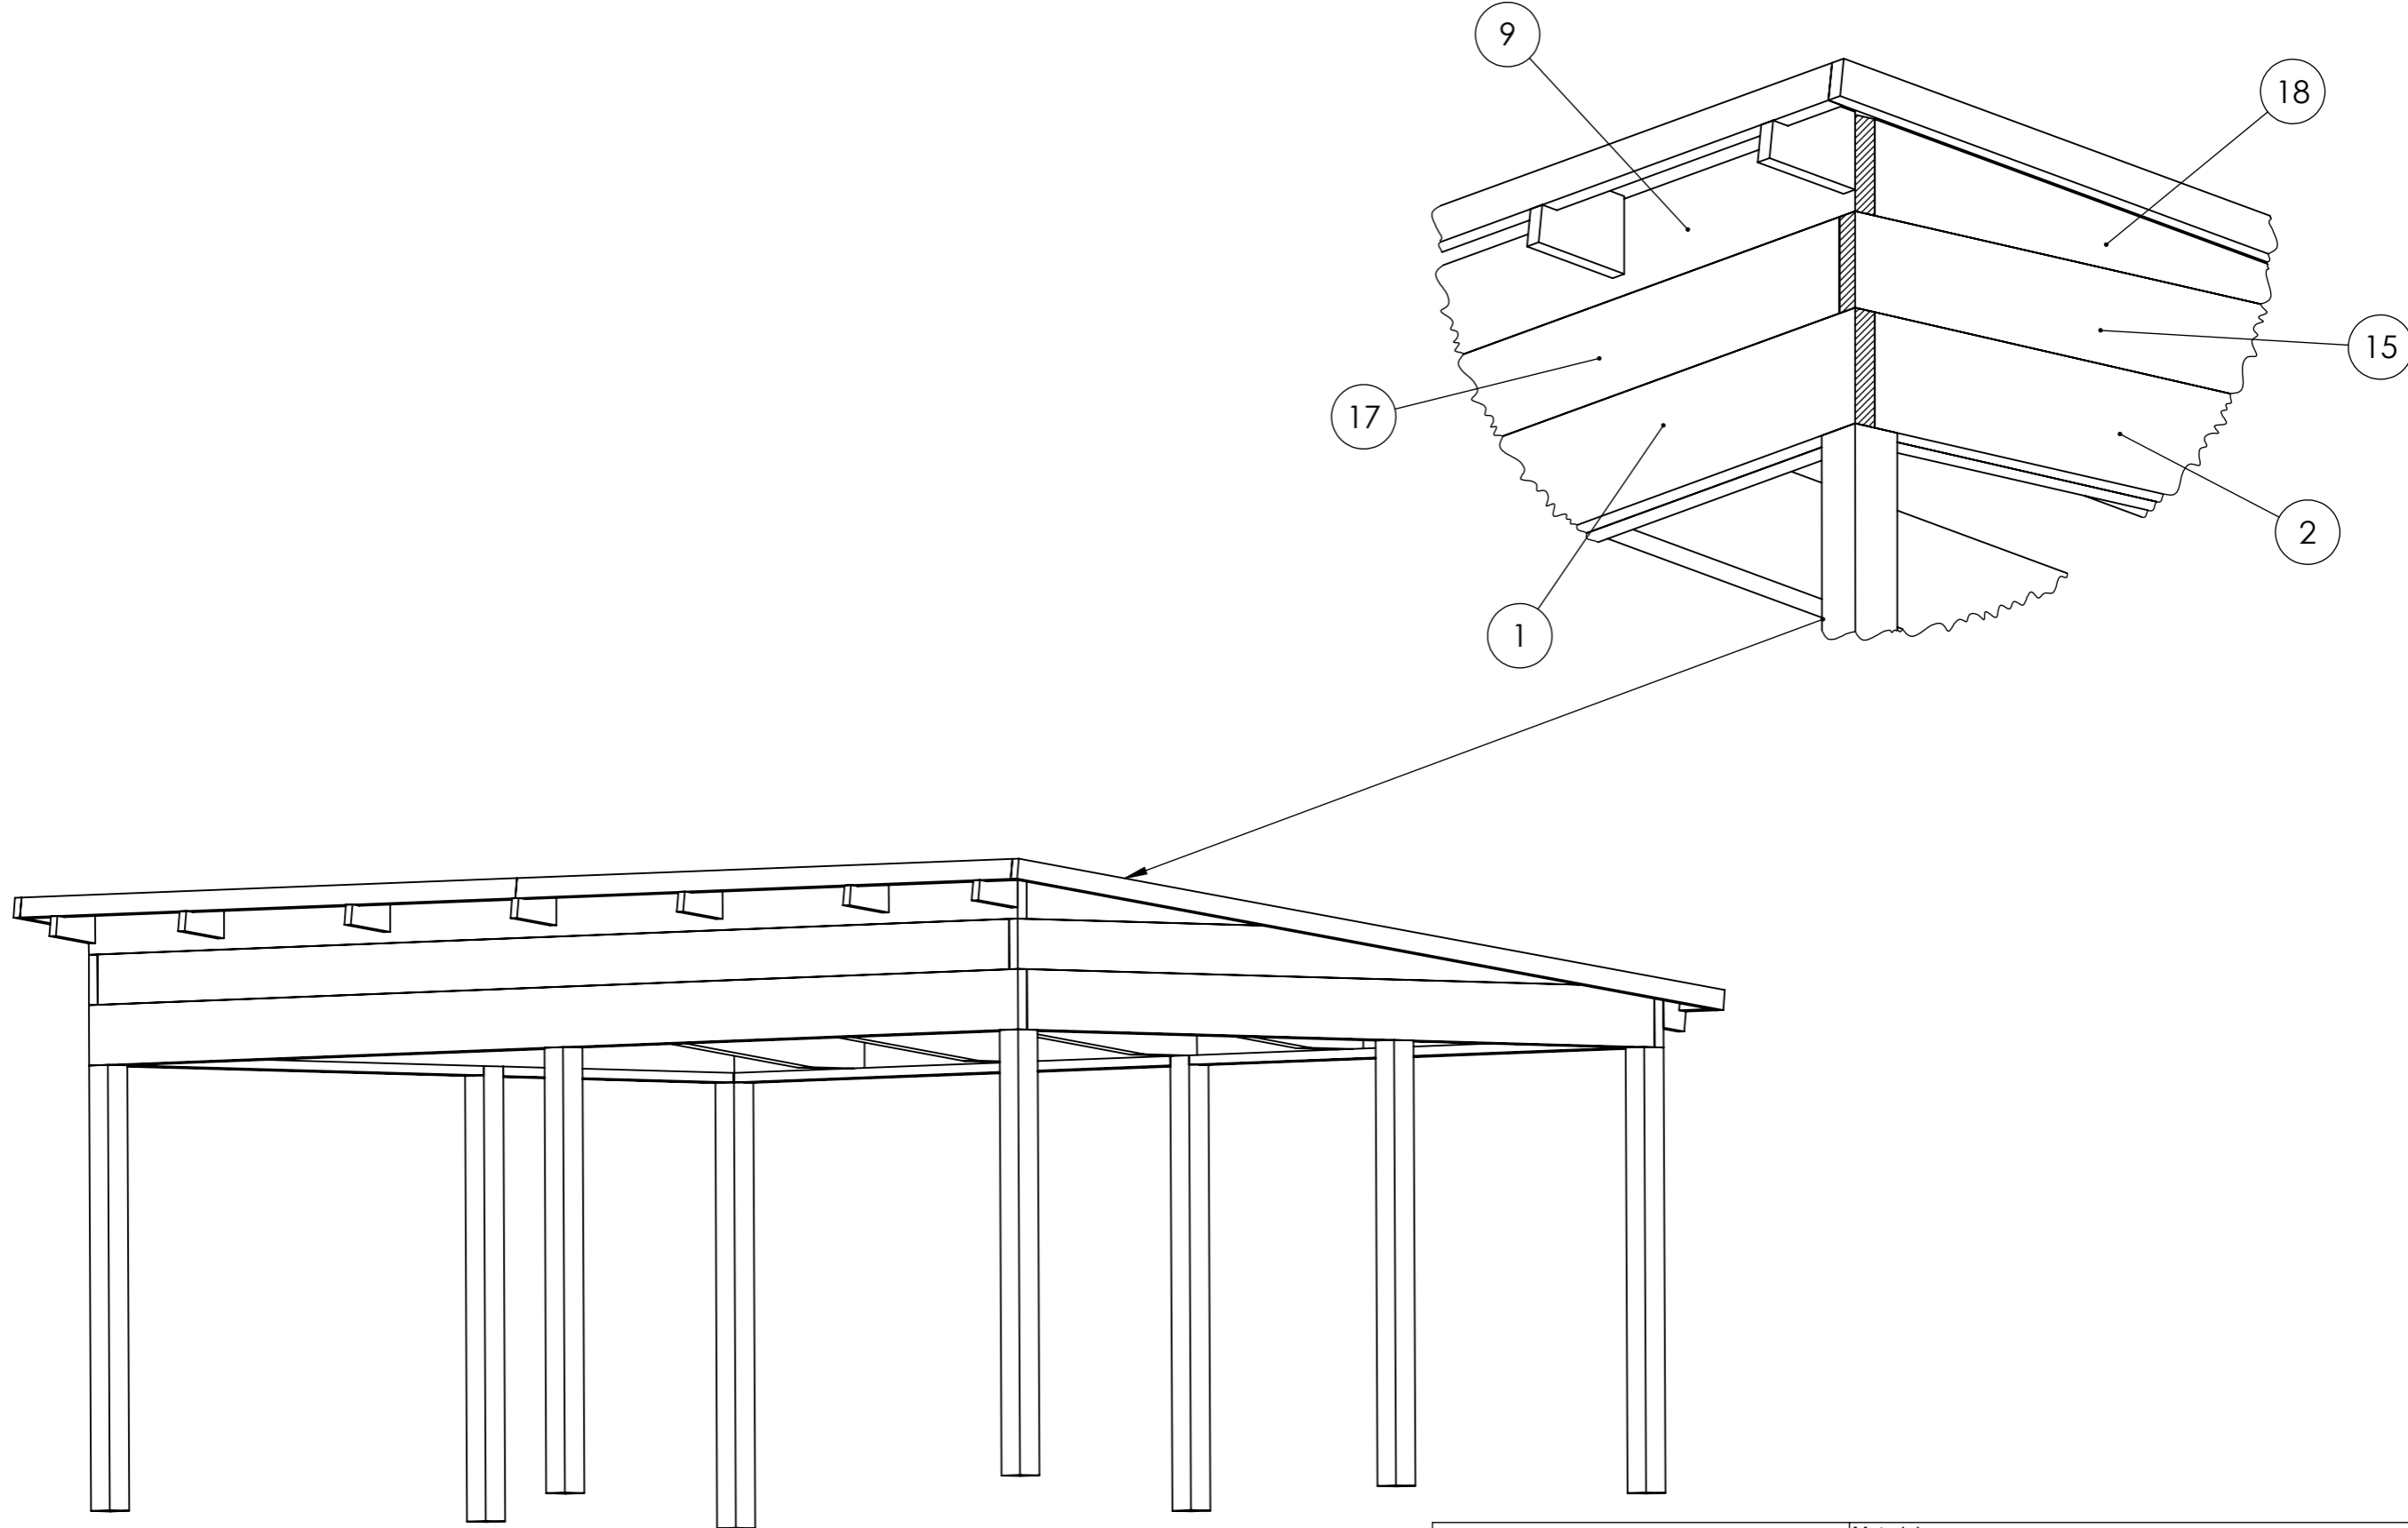

This drawing must not be copied, transmitted or disclosed to any third party.

HALLE

A3

Material	
Offertnr.	Färg
Ordernr.	Beredare Halle System
Weight	Datum 2026-05-06
Scale 1:30	Description Haverdal 24 m2 Snözon 4,5
Sheet 6/25