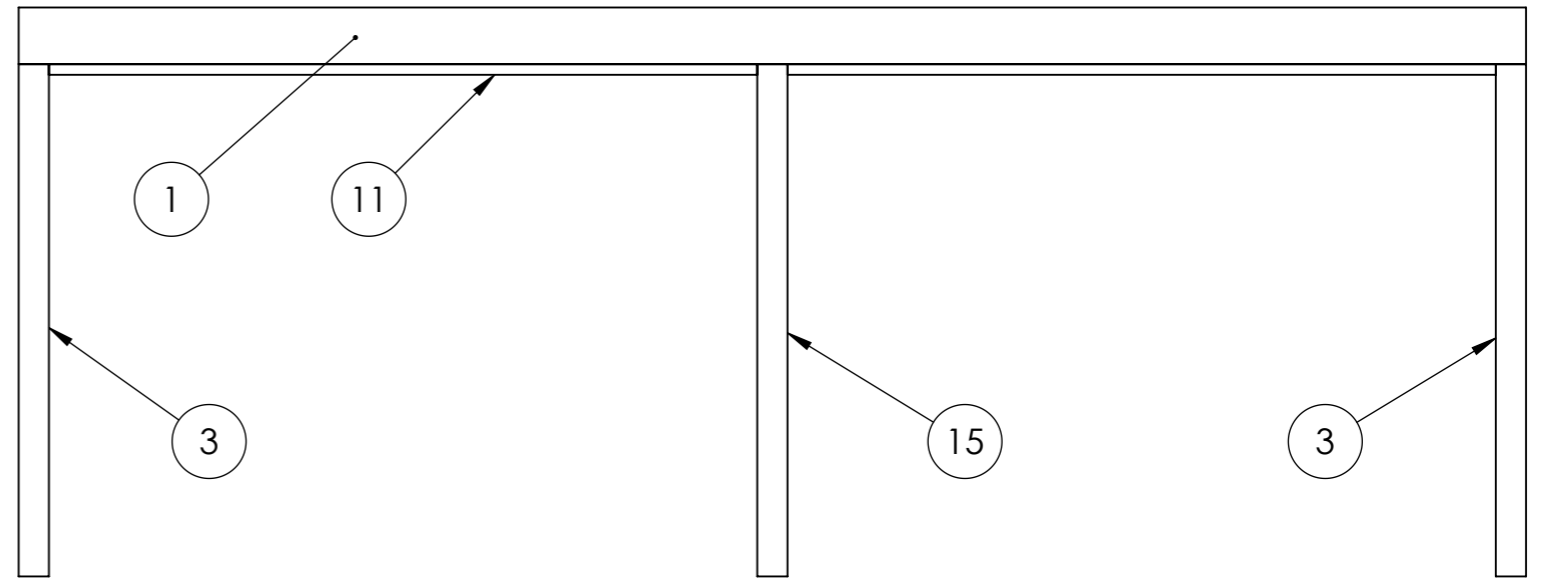

Baksida

This drawing must not be copied, transmitted or disclosed to any third party.

HALLE

A3

Material	
Offertnr.	Färg
Ordernr.	Beredare Halle System
Weight	Datum 2022-05-19
Scale 1:30	Description Fritid/Mertid Haverdal 24 m2 Snözon 2,5
Sheet 3/19