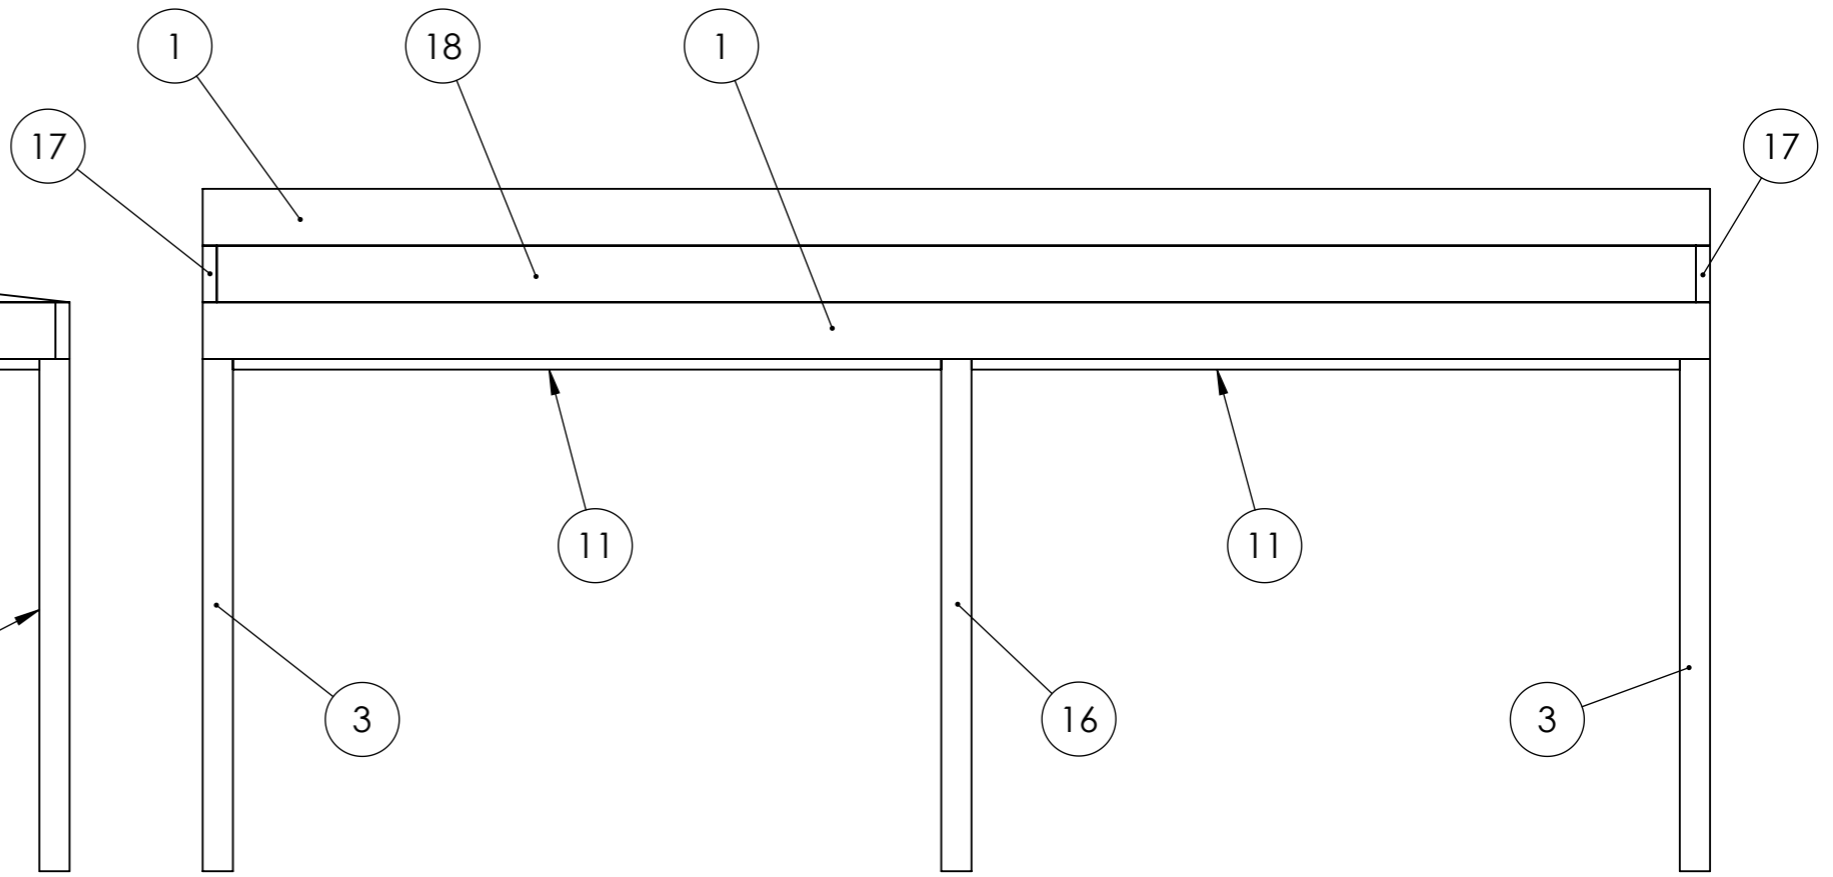

Front

This drawing must not be copied, transmitted or disclosed to any third party.

HALLE

A3

Material	
Offertnr.	Färg
Ordernr.	Beredare Halle System
Weight	Datum 2022-05-19
Scale 1:30	Description Fritid/Mertid Haverdal 24 m2 Snözon 2,5
Sheet 3/19