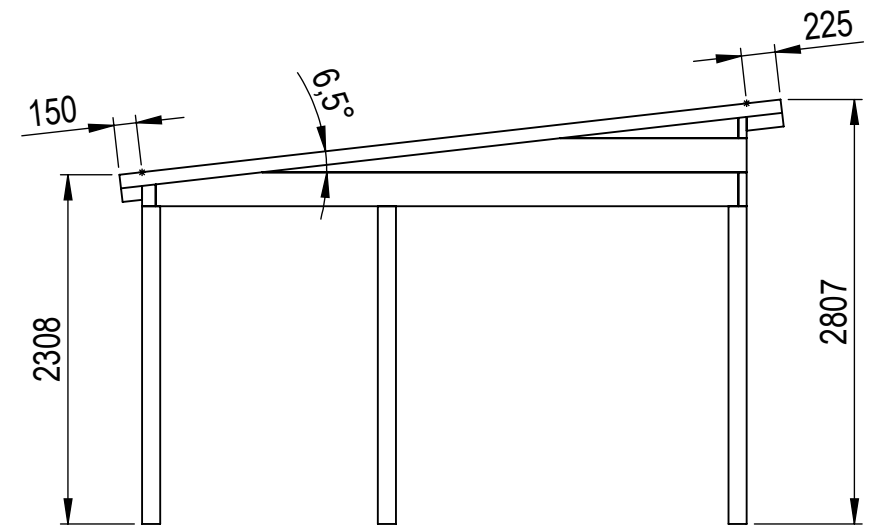

Vänster sida