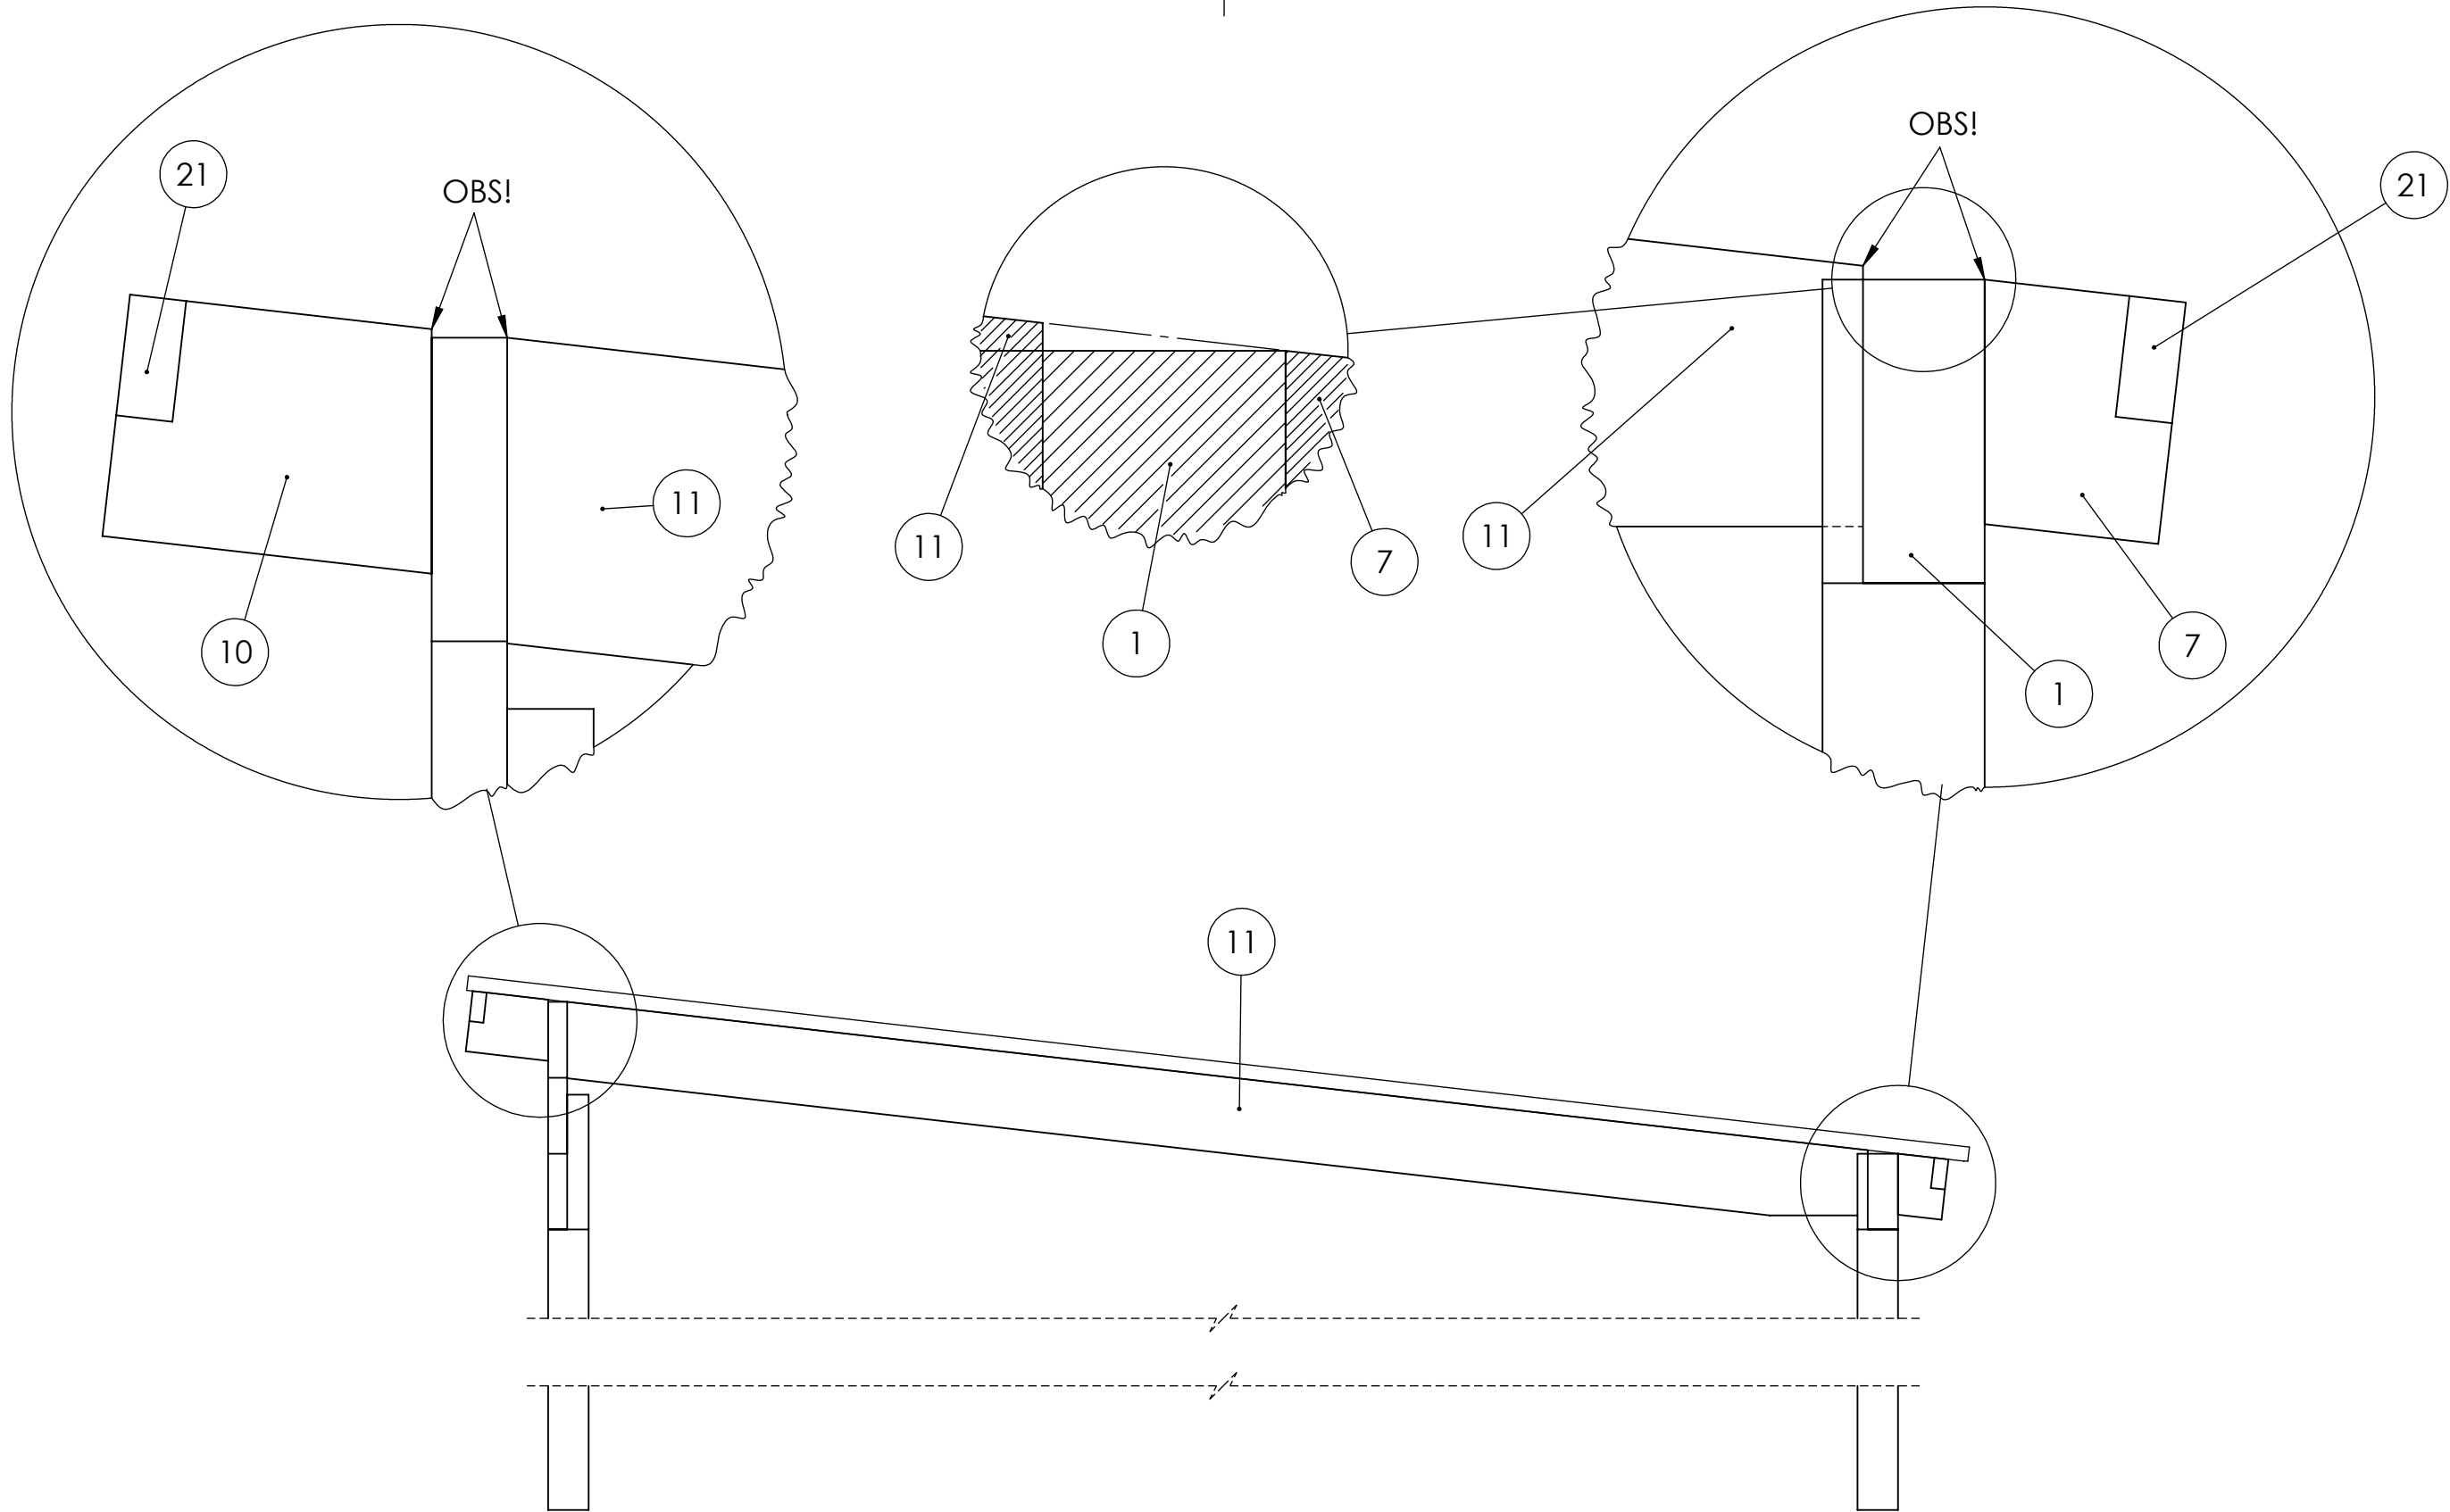

This drawing must not be copied, transmitted or disclosed to any third party.

HALLE

A3

Material	
Offertnr.	Färg
Ordernr.	Beredare Halle System
Weight	Datum 2022-12-12
Scale 1:20	Description Haverdal 24 m2 Snözon 2,5 Alltid
Sheet 6/29