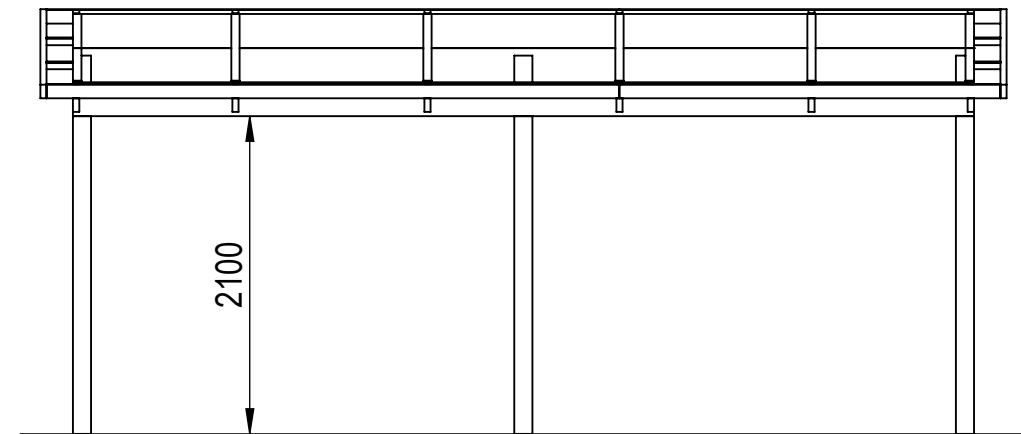

Baksida

This drawing must not be copied, transmitted or disclosed to any third party.

HALLE

A3

Material	
Offertnr.	Färg
Ordernr.	Beredare Halle System
Weight	Datum 2022-12-12
Scale 1:50	Description Haverdal 24 m2 Snözon 2,5 Alltid
Sheet 2/29