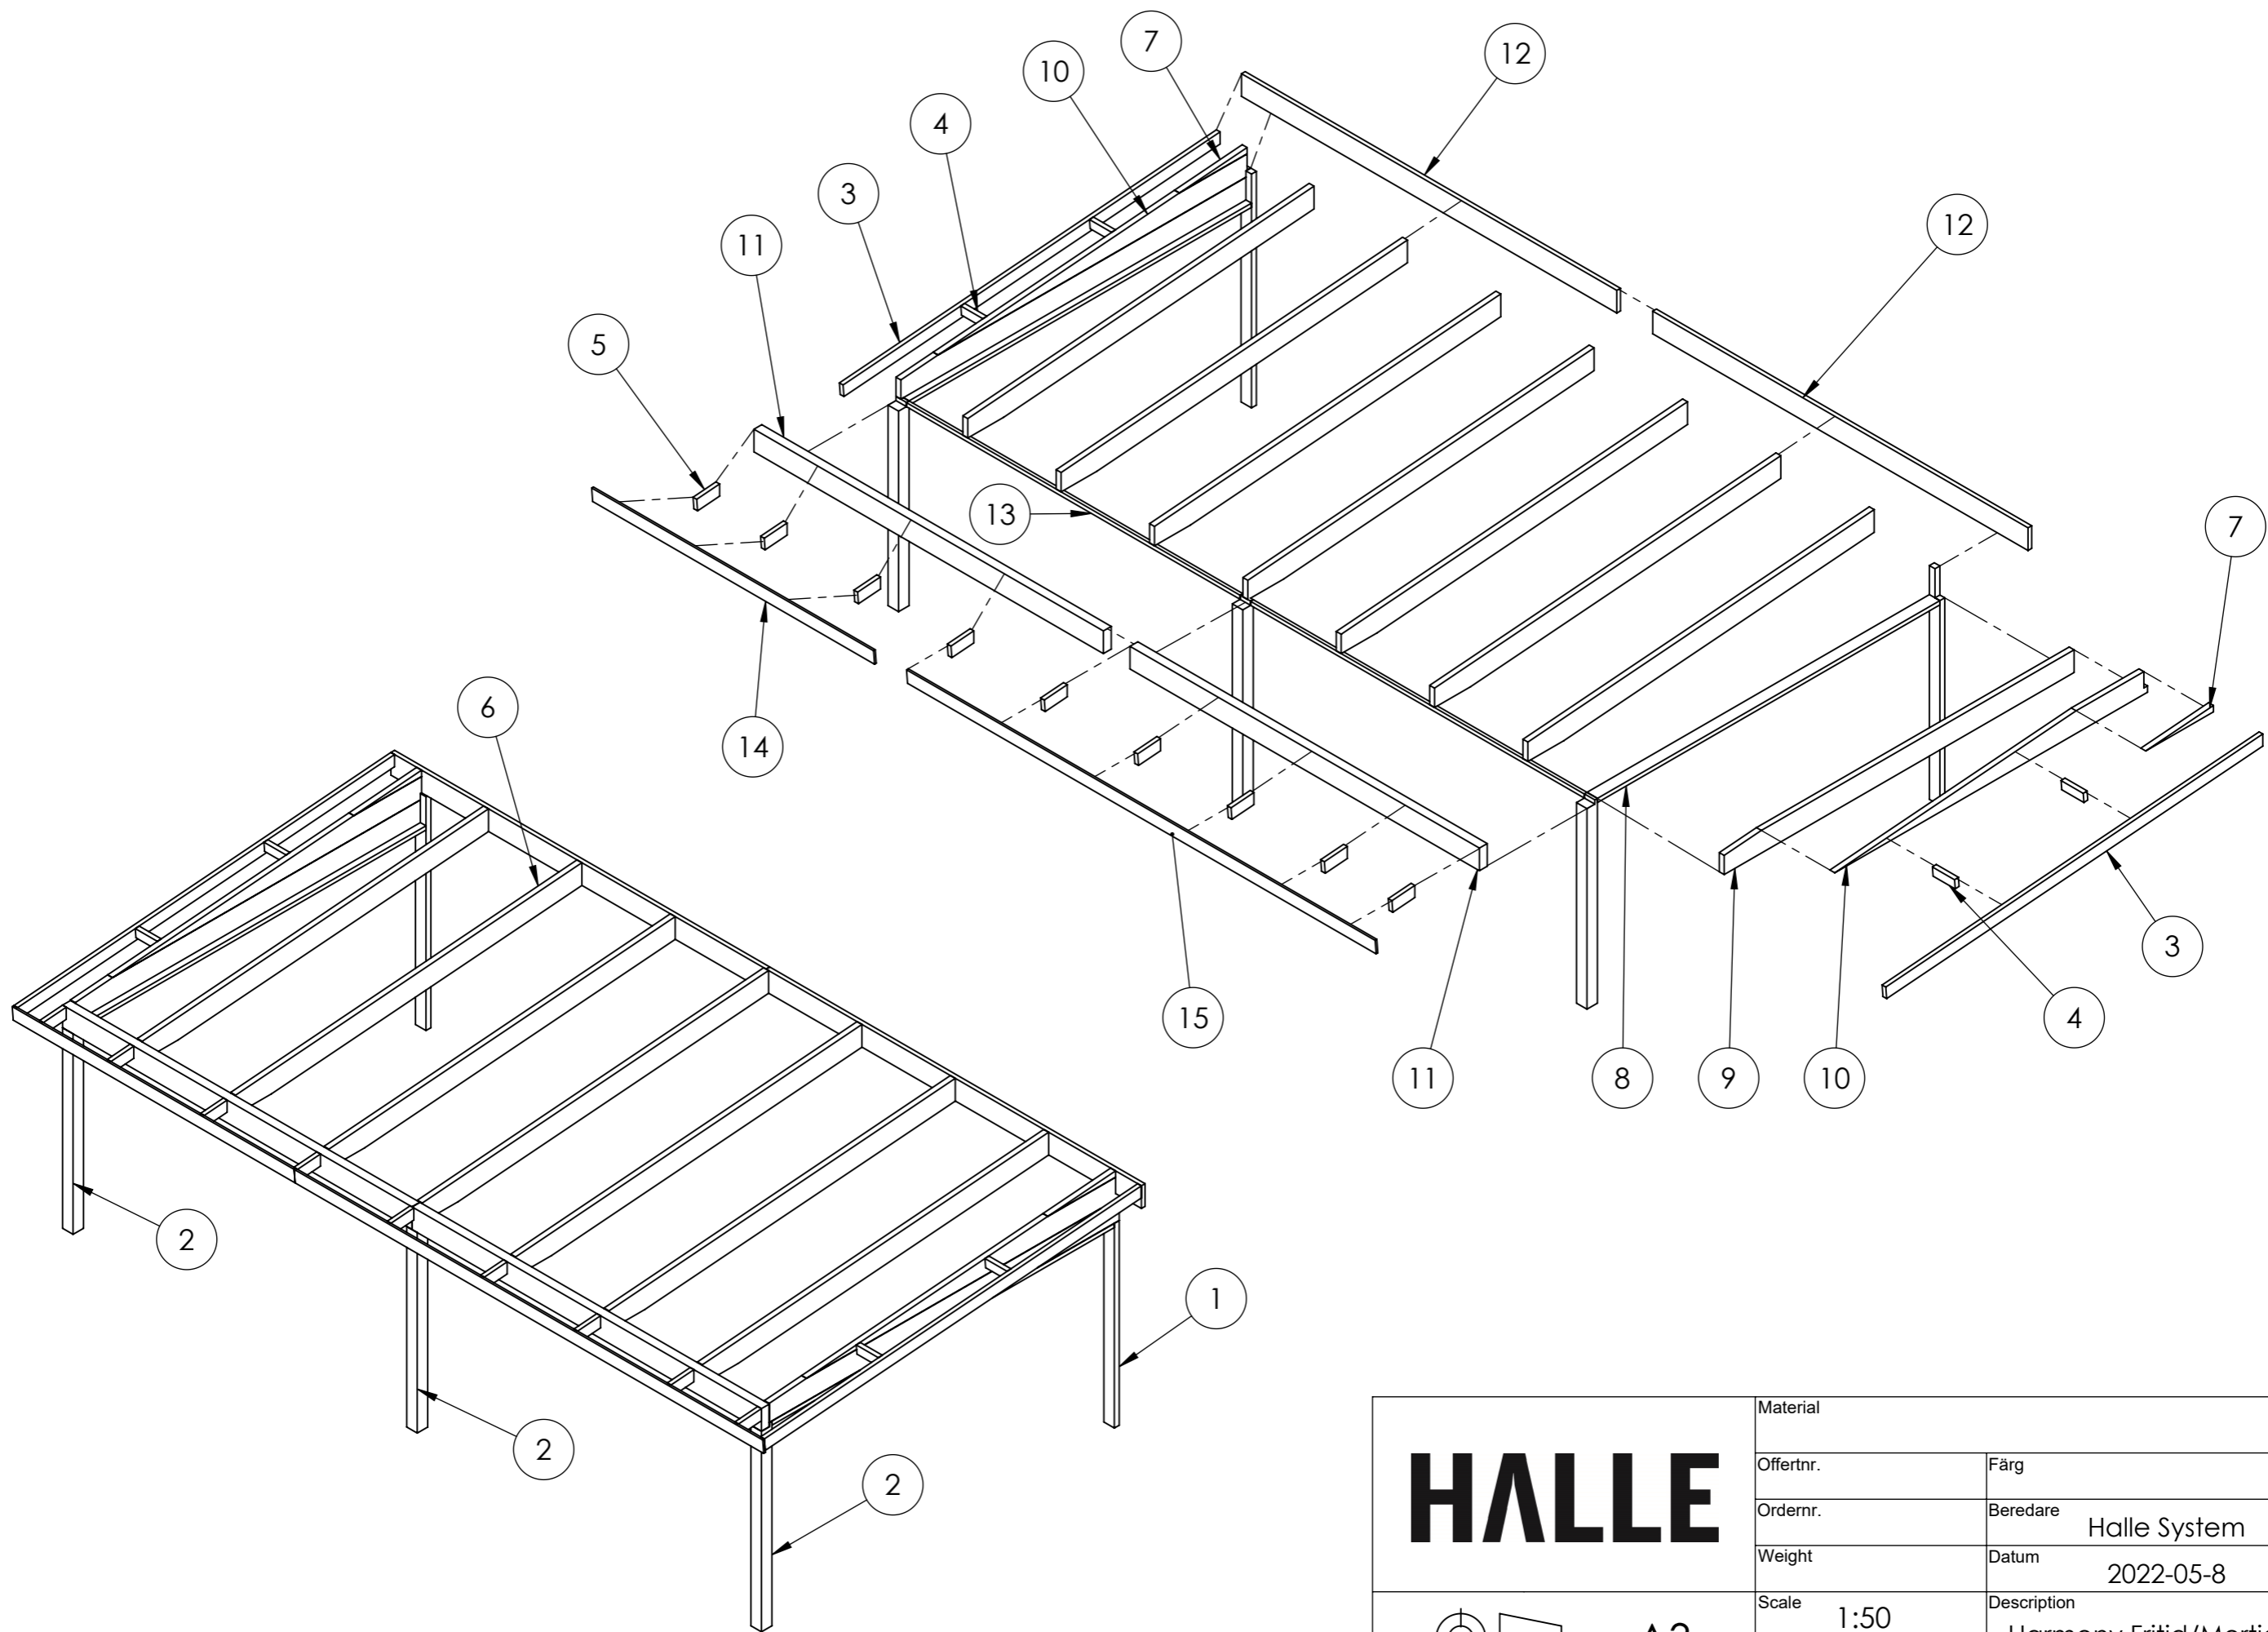

This drawing must not be copied, transmitted or disclosed to any third party.

HALLE

A3

Material	
Offertnr.	Färg
Ordernr.	Beredare Halle System
Weight	Datum 2022-05-8
Scale 1:50	Description Harmony Fritid/Mertid 33m2
Sheet 4/21