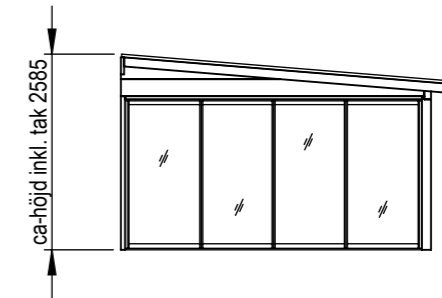

This drawing must not be copied, transmitted or disclosed to any third party.

HALLE

A3

Material	
Offertnr.	Färg
Ordernr.	Beredare Halle System
Weight	Datum 2022-05-8
Scale 1:100	Description Harmony Fritid Meritd 33m2
Sheet 3/21