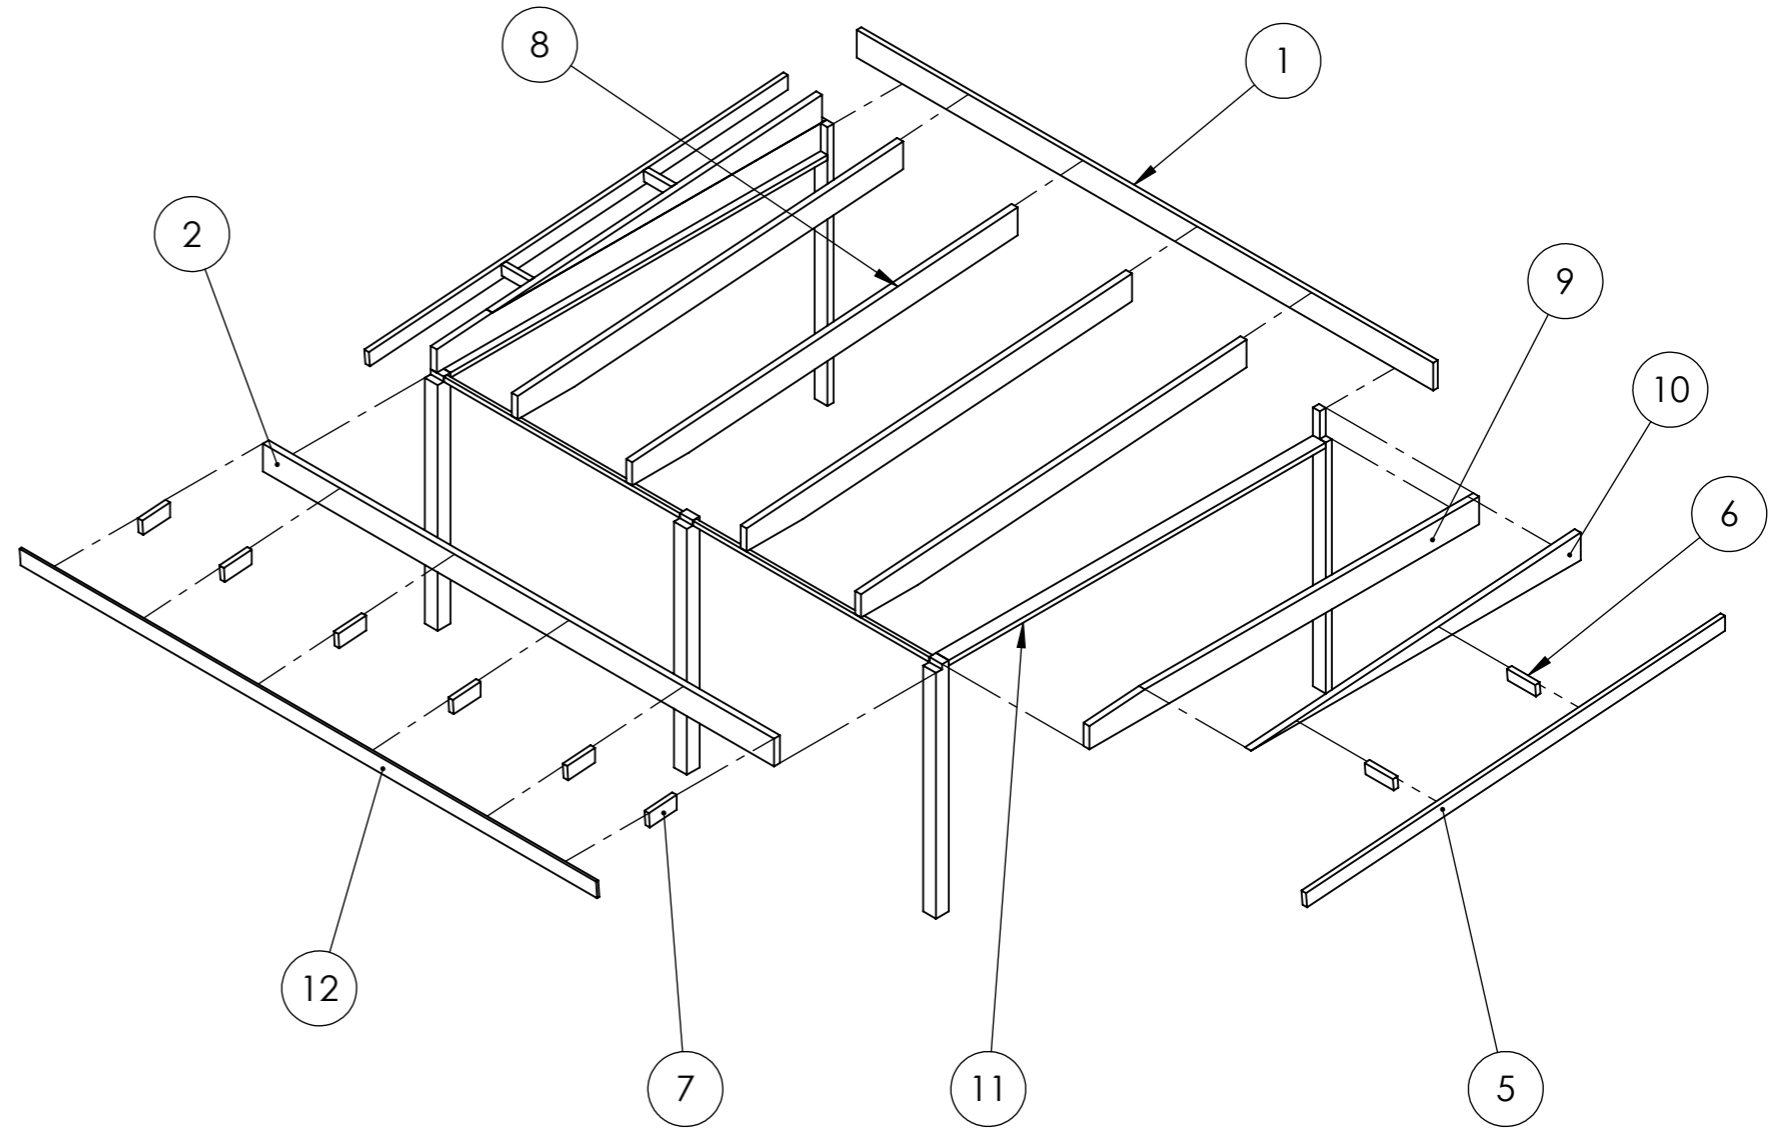

Mått anger stommen utan tak

This drawing must not be copied, transmitted or disclosed to any third party.

HALLE

A3

Material	
Offertnr.	Färg
Ordernr.	Beredare Halle System
Weight	Datum 2022-05-18
Scale 1:50	Description Harmony F/M18m2
Sheet 2/19	