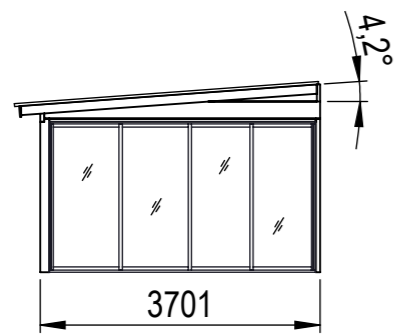

This drawing must not be copied, transmitted or disclosed to any third party.

HALLE

A3

Material	
Offernr.	Färg
Ordernr.	Beredare Halle System
Weight	Datum 2022-05-18
Scale 1:100	Description Harmony F/M18m2
Sheet 4/19