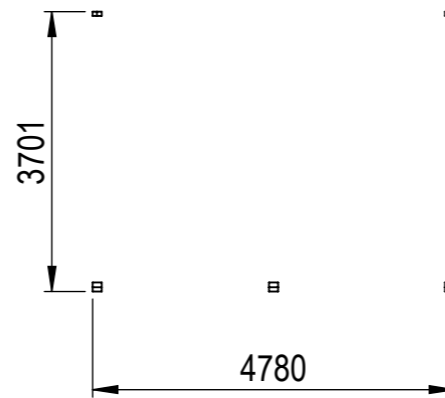

This drawing must not be copied, transmitted or disclosed to any third party.

HALLE

A3

Material	
Offernr.	Färg
Ordernr.	Beredare Halle System
Weight	Datum 2022-05-18
Scale 1:100	Description Harmony F/M18m2
Sheet 4/19