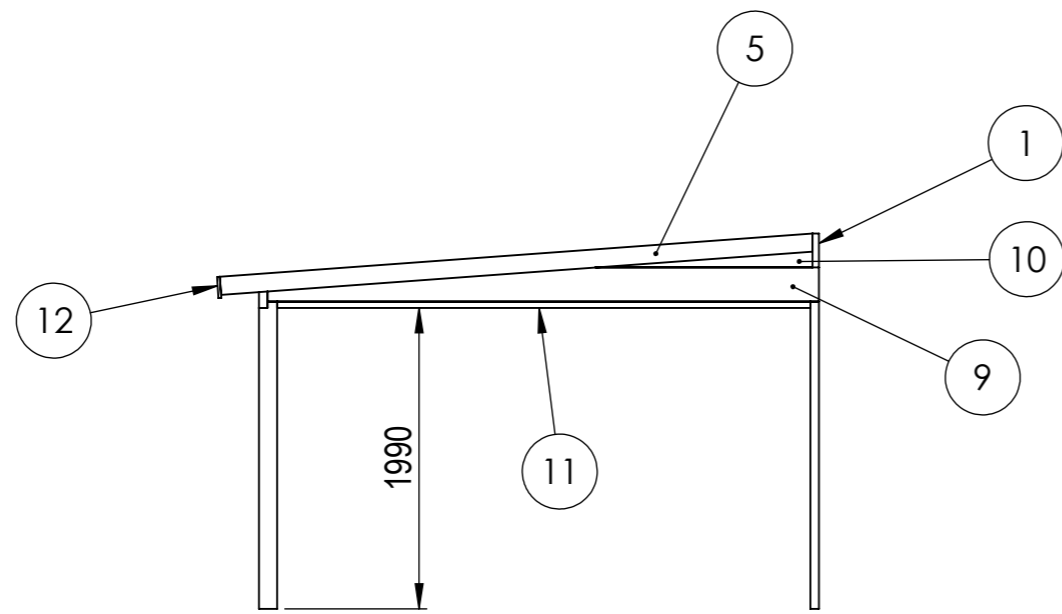

Mått anger stommen utan tak

This drawing must not be copied, transmitted or disclosed to any third party.

HALLE

A3

Material	
Offertnr.	Färg
Ordernr.	Beredare Halle System
Weight	Datum 2022-05-18
Scale 1:50	Description Harmony F/M18m2
Sheet 2/19	