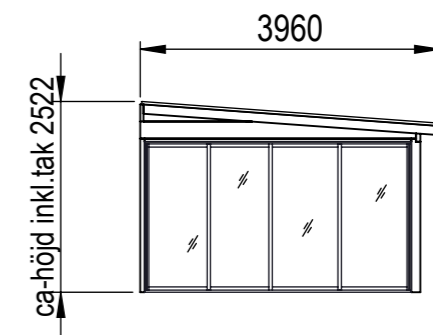

This drawing must not be copied, transmitted or disclosed to any third party.

HALLE

A3

Material	
Offernr.	Färg
Ordernr.	Beredare Halle System
Weight	Datum 2022-05-18
Scale 1:100	Description Harmony F/M18m2
Sheet 4/19