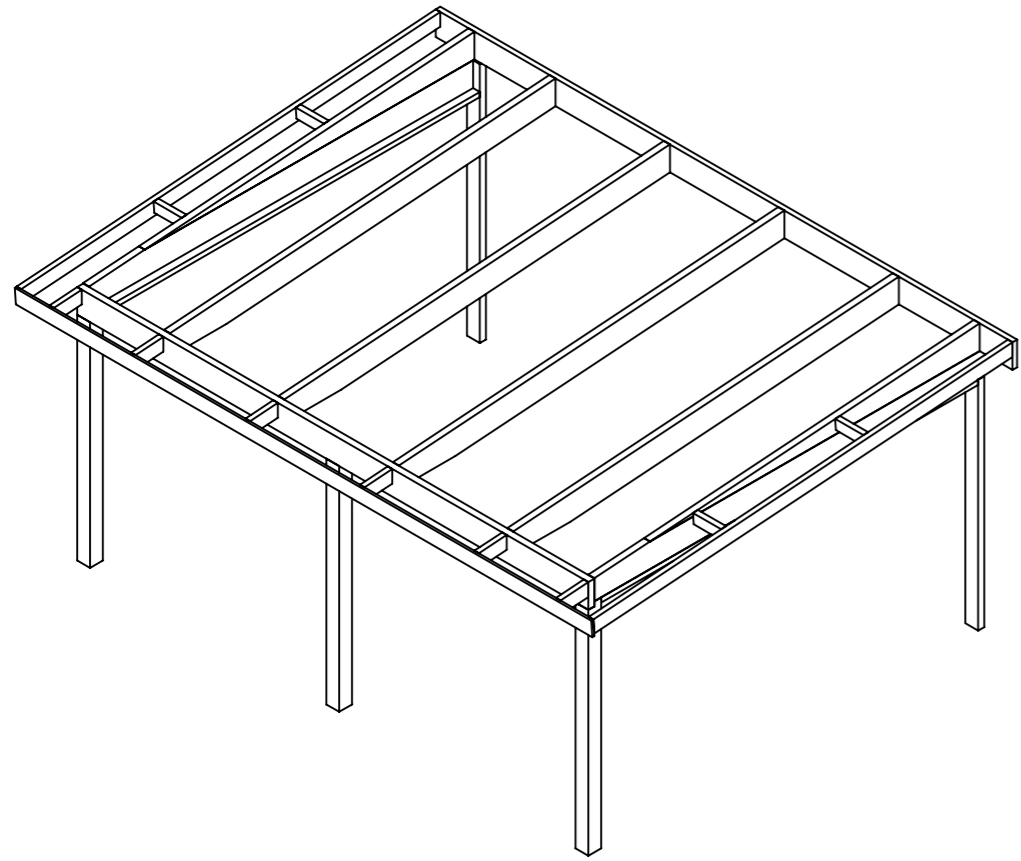

Mått anger stommen utan tak

This drawing must not be copied, transmitted or disclosed to any third party.

HALLE

A3

Material	
Offertnr.	Färg
Ordernr.	Beredare Halle System
Weight	Datum 2022-05-18
Scale 1:50	Description Harmony F/M18m2
Sheet 2/19	