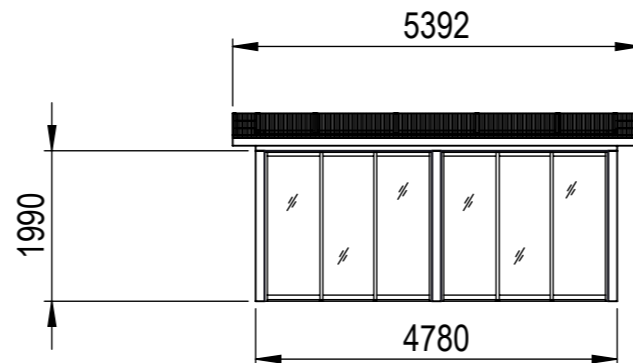

This drawing must not be copied, transmitted or disclosed to any third party.

HALLE

A3

Material	
Offernr.	Färg
Ordernr.	Beredare Halle System
Weight	Datum 2022-05-18
Scale 1:100	Description Harmony F/M18m2
Sheet 4/19