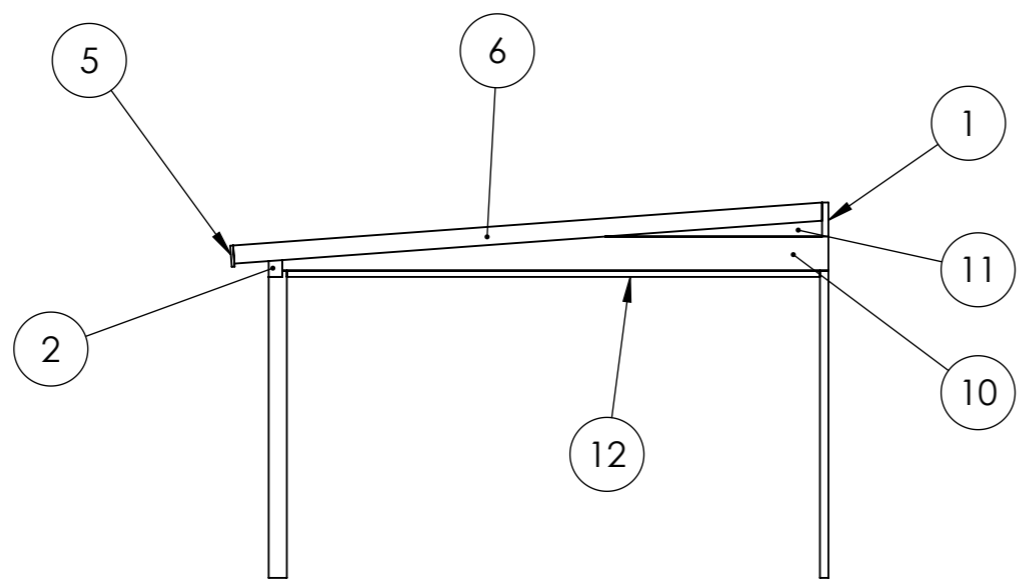

This drawing must not be copied, transmitted or disclosed to any third party.

HALLE	Material	
	Offertnr.	Färg
A3	Ordernr.	Beredare Halle System
	Weight	Datum 2022-05-18
	Scale 1:50	Description Harmony F/M15m2
	Sheet 18/18