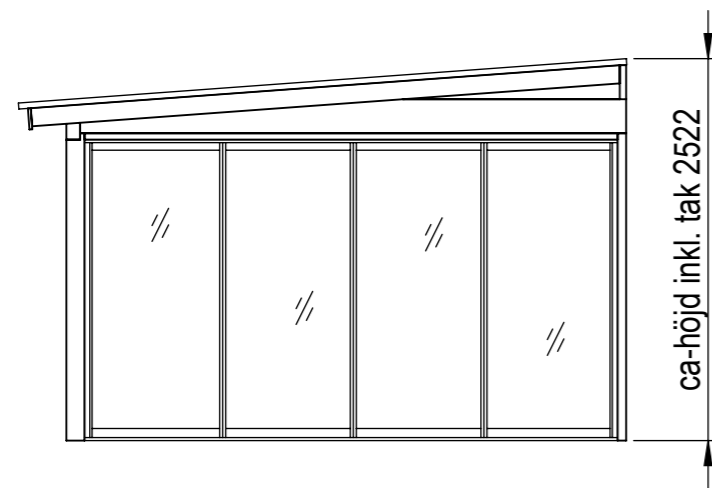

This drawing must not be copied, transmitted or disclosed to any third party.

HALLE

A3

Material	
Offertnr.	Färg
Ordernr.	Beredare Halle System
Weight	Datum 2022-05-18
Scale 1:50	Description Harmony F/M15m2
Sheet 3/18