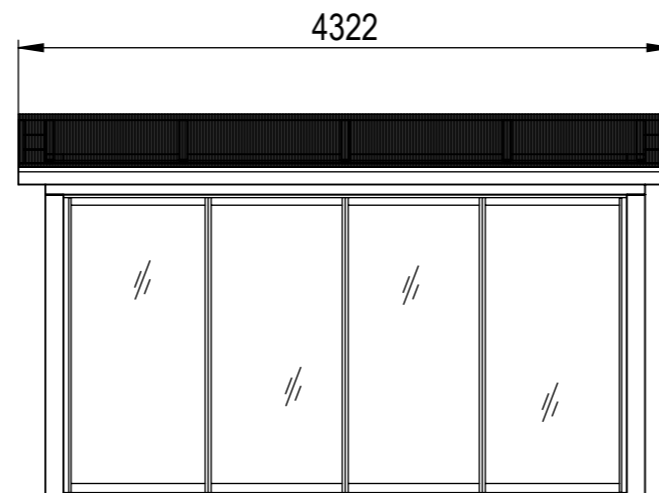

This drawing must not be copied, transmitted or disclosed to any third party.

HALLE

A3

Material	
Offertnr.	Färg
Ordernr.	Beredare Halle System
Weight	Datum 2022-05-18
Scale 1:50	Description Harmony F/M15m2
Sheet 3/18