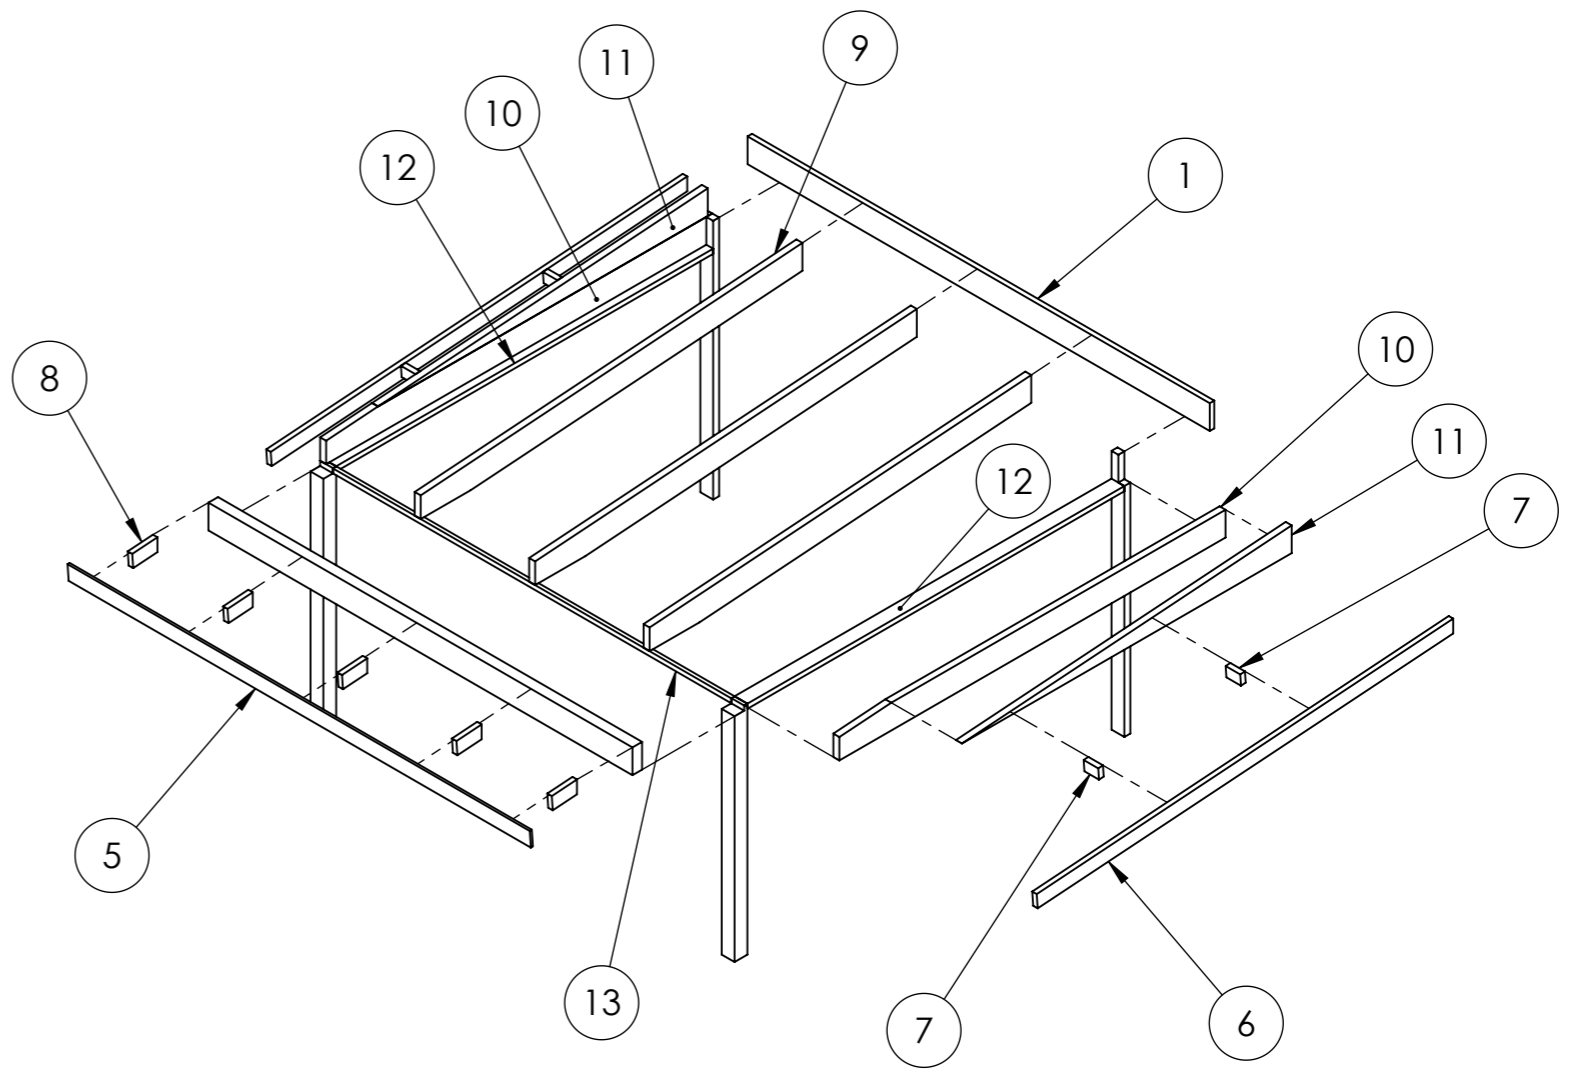

This drawing must not be copied, transmitted or disclosed to any third party.

HALLE	Material	
	Offertnr.	Färg
A3	Ordernr.	Beredare Halle System
	Weight	Datum 2022-05-18
	Scale 1:50	Description Harmony F/M15m2
	Sheet 18/18