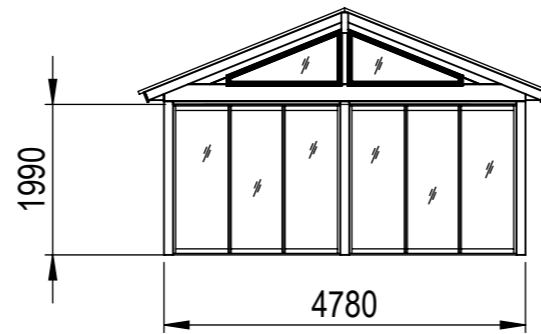

This drawing must not be copied, transmitted or disclosed to any third party.

HALLE

A3

Material	
Offertnr.	Färg
Ordernr.	Beredare Halle System
Weight	Datum 2022-05-18
Scale 1:50	Description Dream Fritid/Mertid 18m2
Sheet 2/19	

This drawing must not be copied, transmitted or disclosed to any third party.

HALLE

A3

Material	
Offertnr.	Färg
Ordernr.	Beredare Halle System
Weight	Datum 2022-05-18
Scale 1:50	Description Dream Fritid/Mertid 18m2
Sheet 3/19	