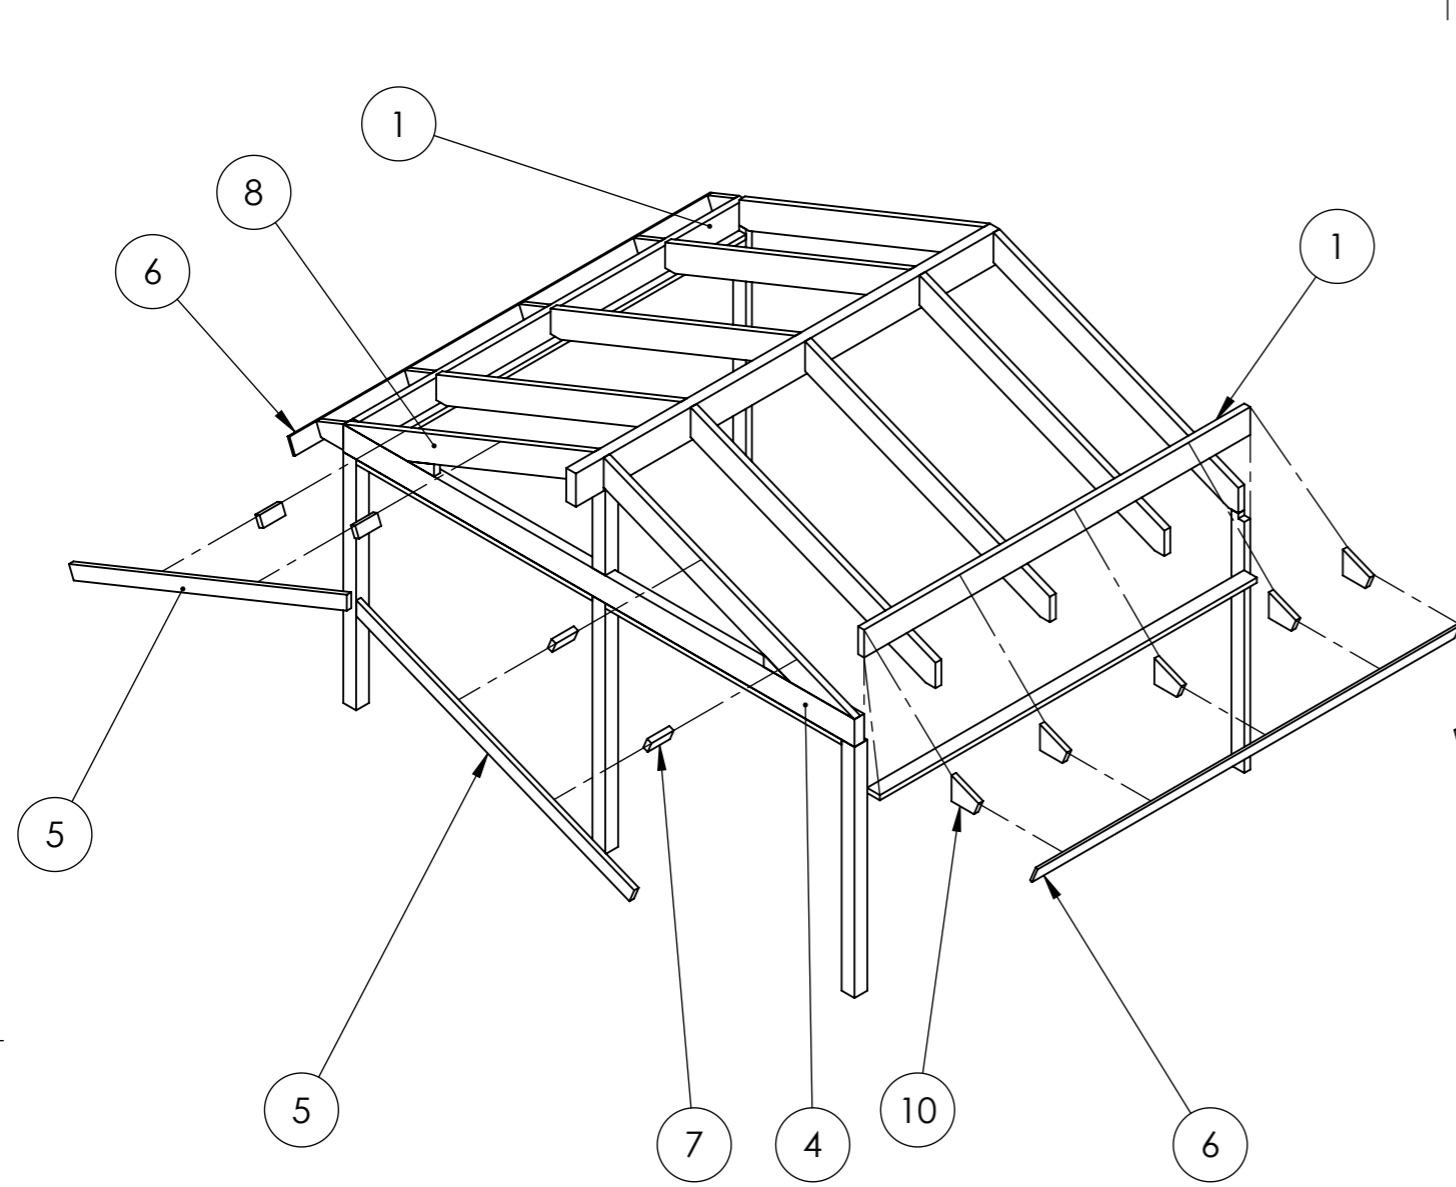

This drawing must not be copied, transmitted or disclosed to any third party.

HALLE

A3

Material	
Offertnr.	Färg
Ordernr.	Beredare Halle System
Weight	Datum 2022-05-18
Scale 1:50	Description Dream Fritid/Mertid 18m2
Sheet 3/19	