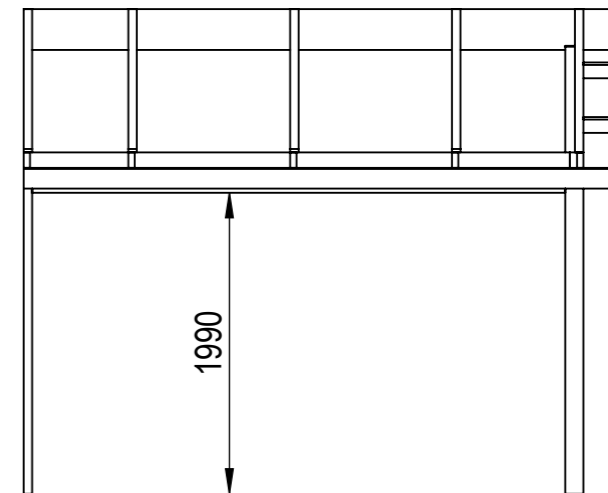

This drawing must not be copied, transmitted or disclosed to any third party.

HALLE

A3

Material	
Offertnr.	Färg
Ordernr.	Beredare Halle System
Weight	Datum 2022-05-18
Scale 1:50	Description Dream Fritid/Mertid 18m2
Sheet 2/19