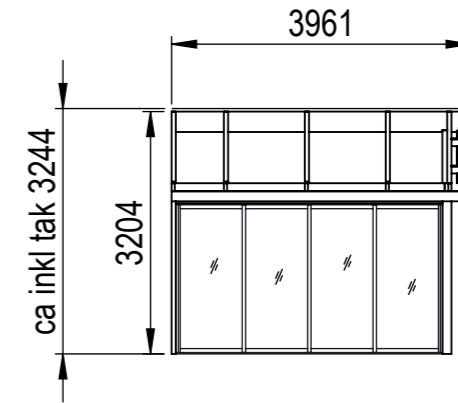

This drawing must not be copied, transmitted or disclosed to any third party.

HALLE

A3

Material	
Offertnr.	Färg
Ordernr.	Beredare Halle System
Weight	Datum 2022-05-18
Scale 1:50	Description Dream Fritid/Mertid 18m2
Sheet 2/19	

This drawing must not be copied, transmitted or disclosed to any third party.

HALLE

A3

Material	
Offertnr.	Färg
Ordernr.	Beredare Halle System
Weight	Datum 2022-05-18
Scale 1:50	Description Dream Fritid/Mertid 18m2
Sheet 3/19	