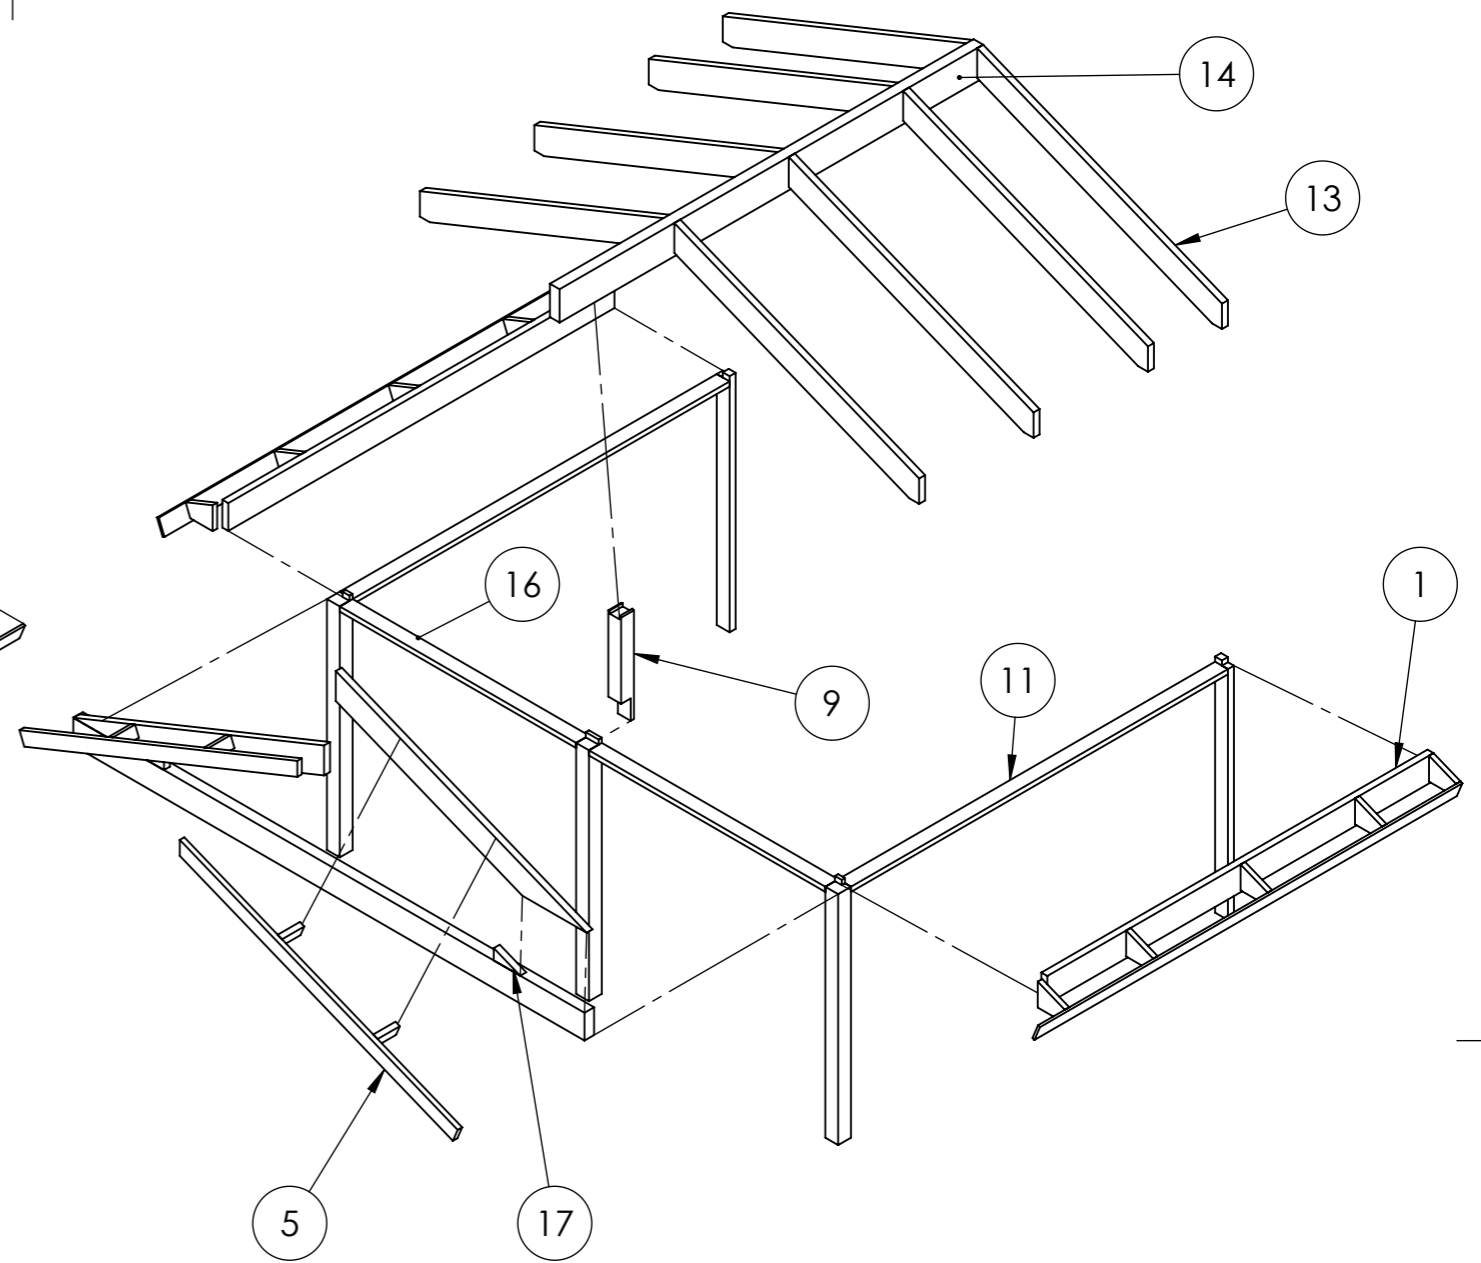

This drawing must not be copied, transmitted or disclosed to any third party.

HALLE

A3

Material	
Offertnr.	Färg
Ordernr.	Beredare Halle System
Weight	Datum 2022-05-18
Scale 1:50	Description Dream Fritid/Mertid 18m2
Sheet 3/19	