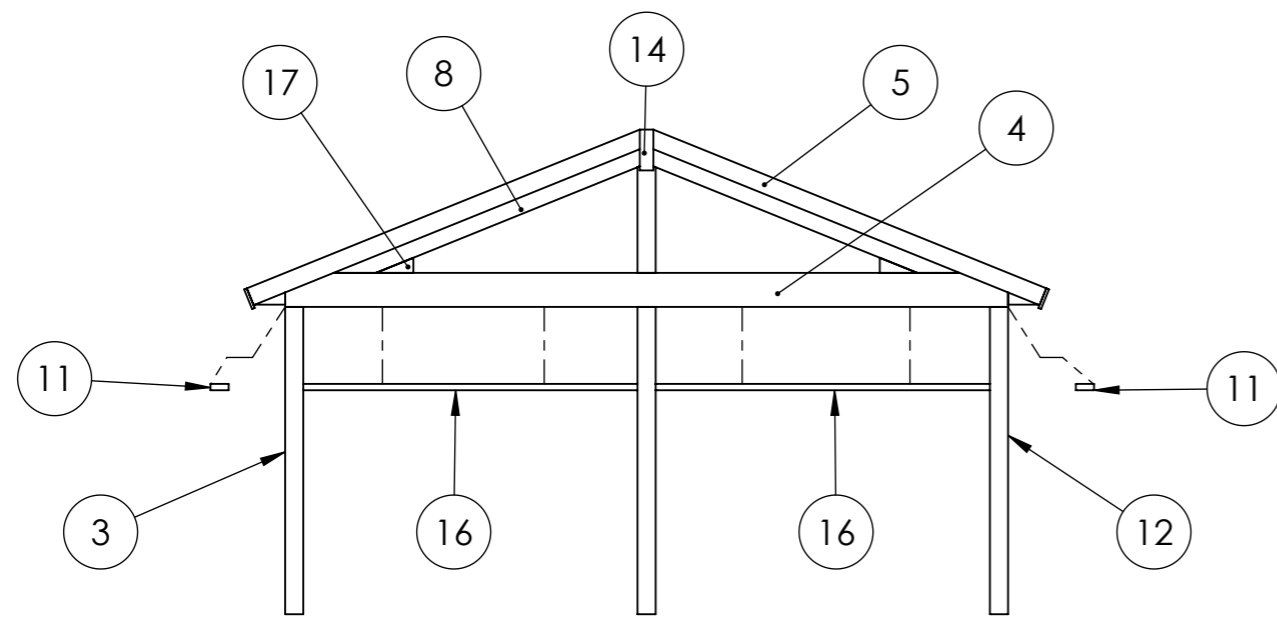

This drawing must not be copied, transmitted or disclosed to any third party.

HALLE

A3

Material	
Offertnr.	Färg
Ordernr.	Beredare Halle System
Weight	Datum 2022-05-18
Scale 1:50	Description Dream Fritid/Mertid 18m2
Sheet 3/19	