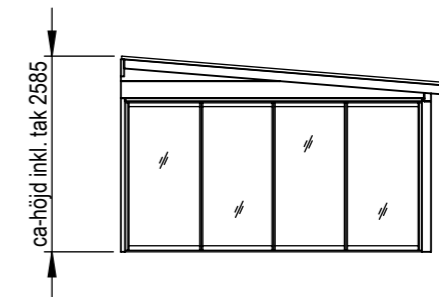

This drawing must not be copied, transmitted or disclosed to any third party.

	Material	
	Offernr.	Färg
	Ordernr.	Beredare
	Weight	Datum 2022-05-8
A3	Scale 1:100	Description Uterumssats Sommar / Vår Höst 33m2
	Sheet 3/21