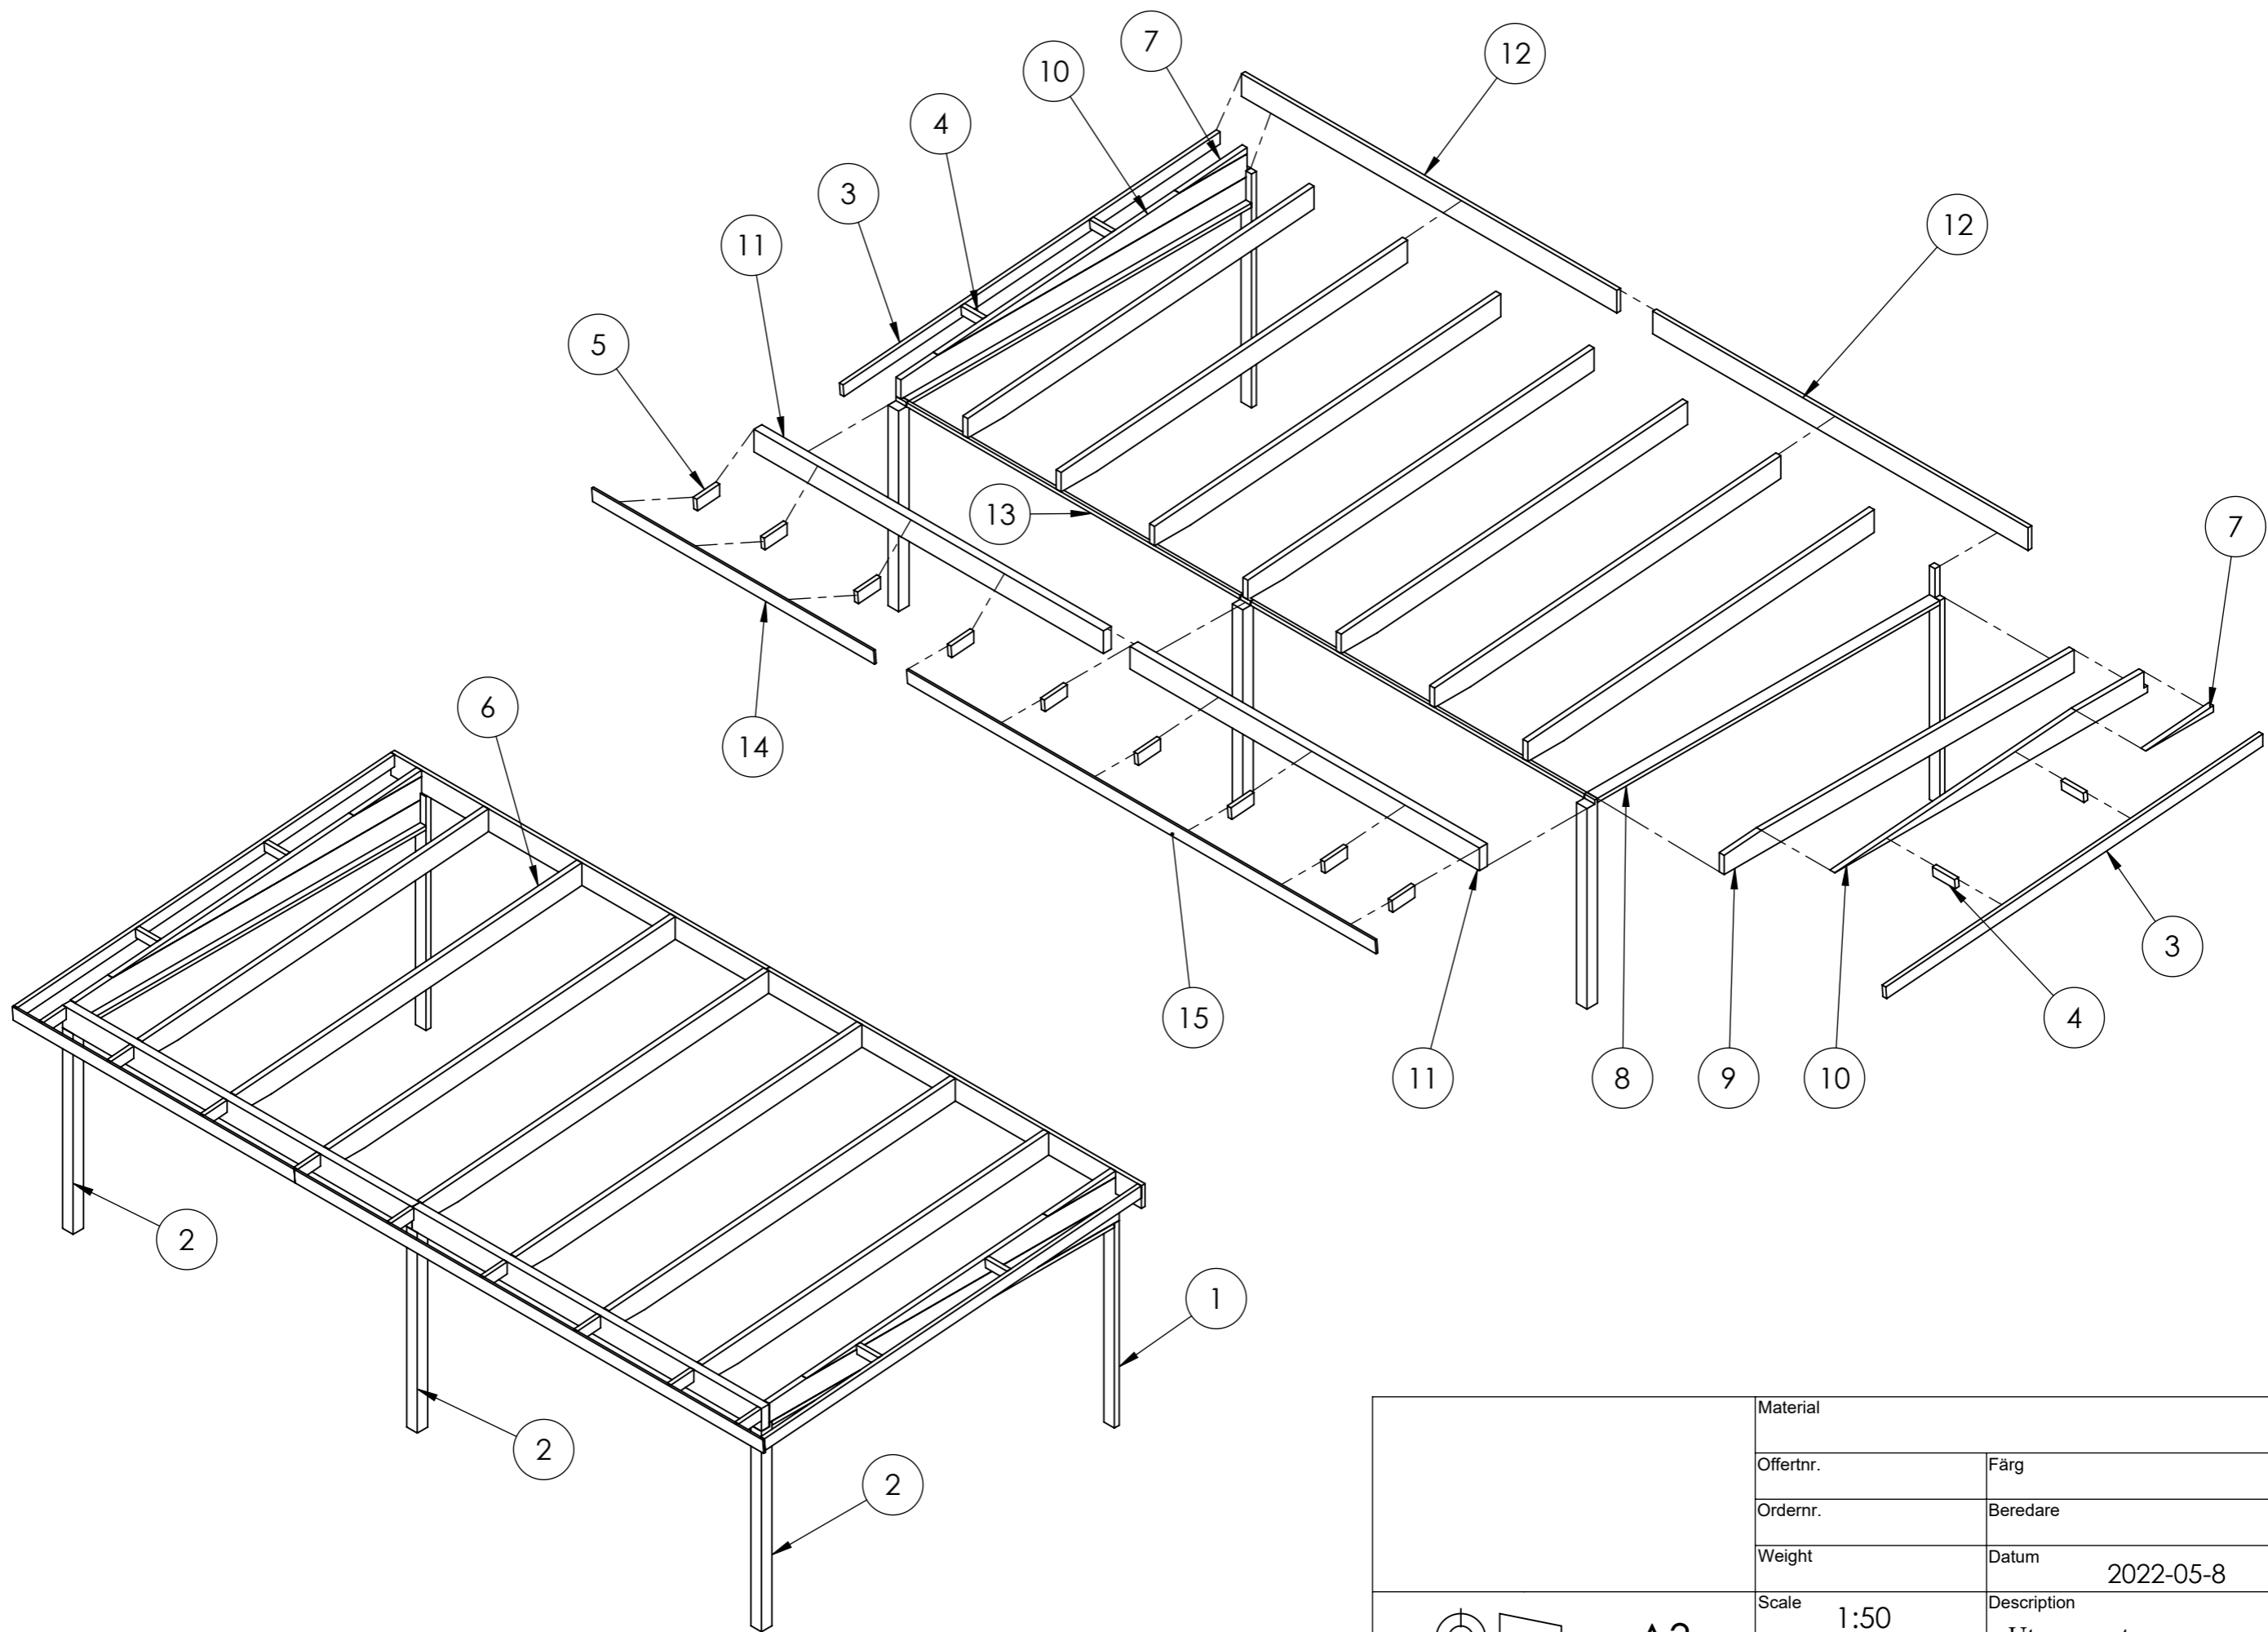

This drawing must not be copied, transmitted or disclosed to any third party.

A3	Material	
	Offernr.	Färg
	Ordernr.	Beredare
	Weight	Datum 2022-05-8
	Scale 1:50	Description Uterumssats Sommar / Vår Höst 33m2
	Sheet 4/21