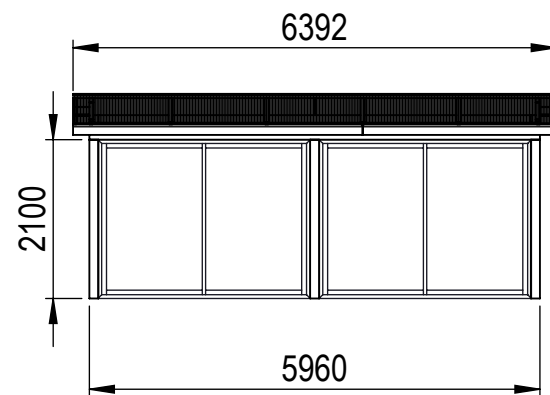

This drawing must not be copied, transmitted or disclosed to any third party.

HALLE

A3

Material	
Offertnr.	Färg
Ordernr.	Beredare
Weight	Datum 2022-05-19
Scale 1:100	Description Uterumssats vinter 25m2
Sheet 4/20