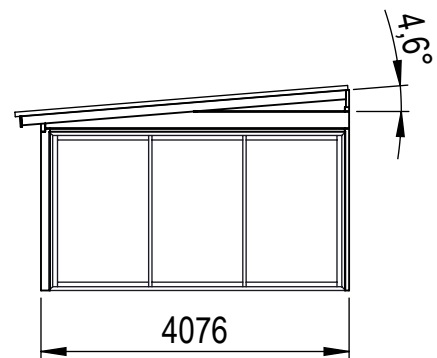

This drawing must not be copied, transmitted or disclosed to any third party.

HALLE

A3

Material	
Offertnr.	Färg
Ordernr.	Beredare
Weight	Datum 2022-05-19
Scale 1:100	Description Uterumssats vinter 25m2
Sheet 4/20