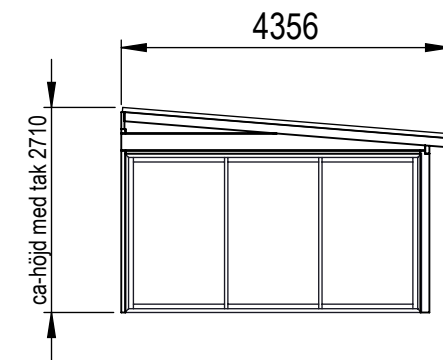

This drawing must not be copied, transmitted or disclosed to any third party.

HALLE

A3

Material	
Offertnr.	Färg
Ordernr.	Beredare
Weight	Datum 2022-05-19
Scale 1:100	Description Uterumssats vinter 25m2
Sheet 4/20