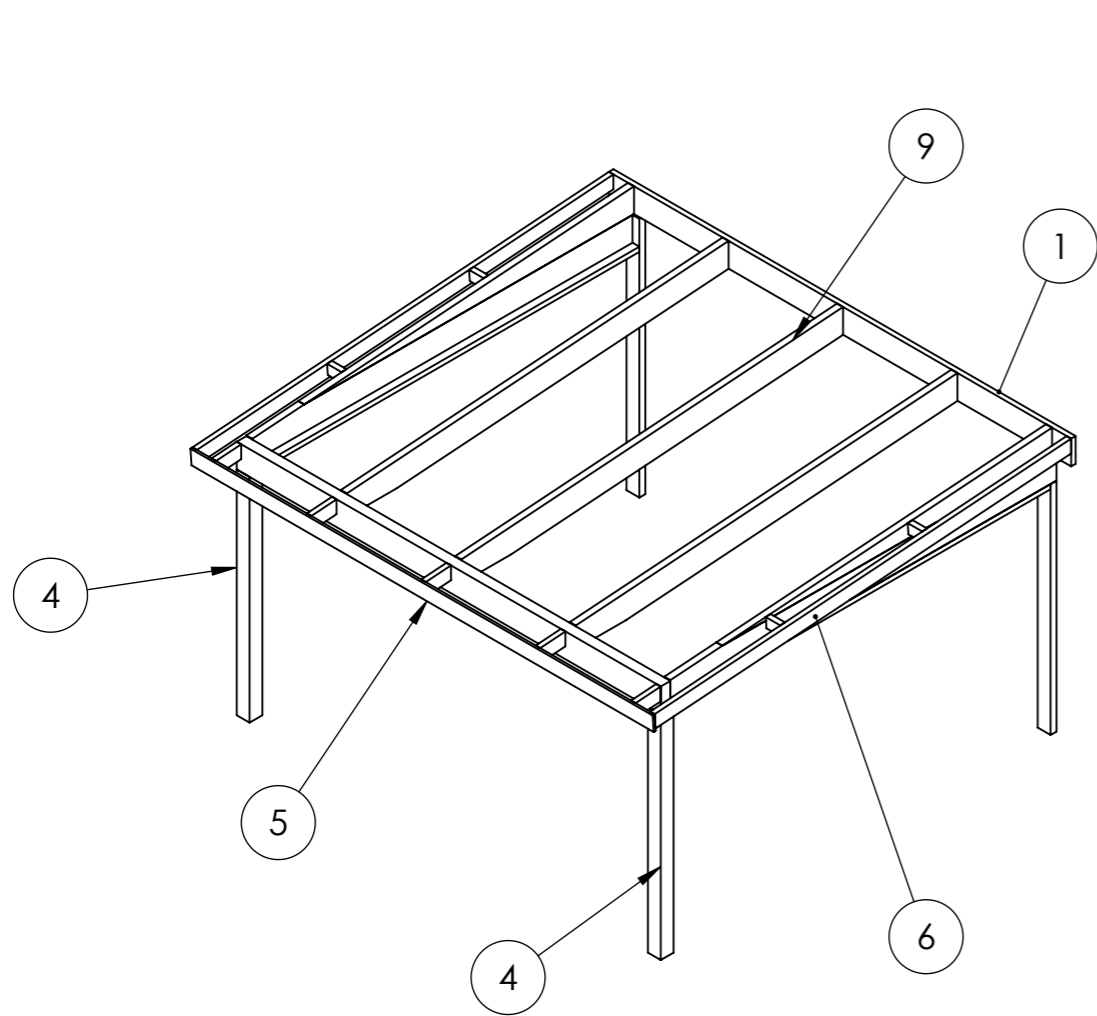

This drawing must not be copied, transmitted or disclosed to any third party.

	Material	
	Offertnr.	Färg
	Ordernr.	Beredare
	Weight	Datum 2022-05-18
A3	Scale 1:50	Description Uterumssats Sommar / Vår Höst 15m2
	Sheet 18/18