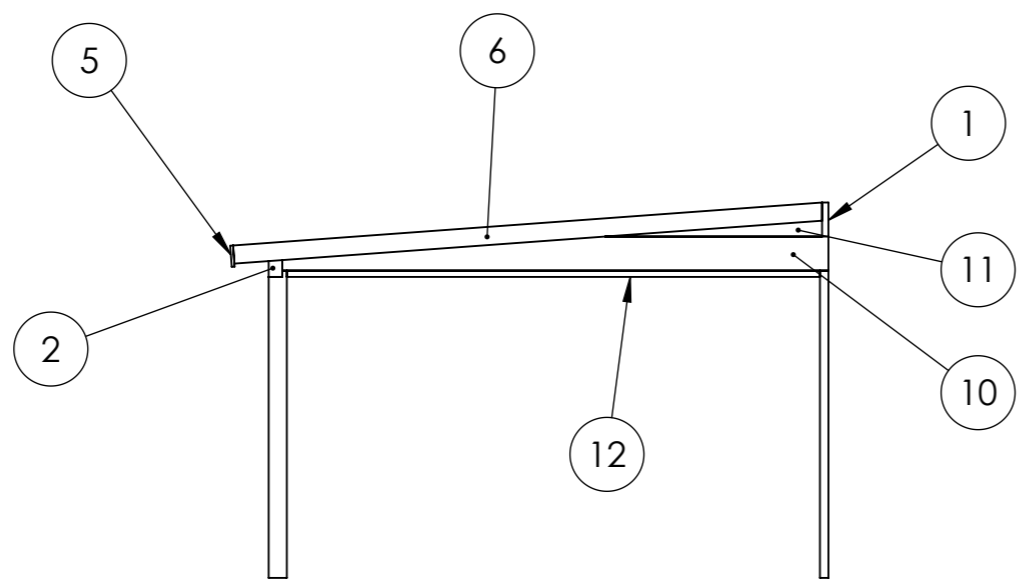

This drawing must not be copied, transmitted or disclosed to any third party.

	Material	
	Offertnr.	Färg
	Ordernr.	Beredare
	Weight	Datum 2022-05-18
A3	Scale 1:50	Description Uterumssats Sommar / Vår Höst 15m2
	Sheet 18/18