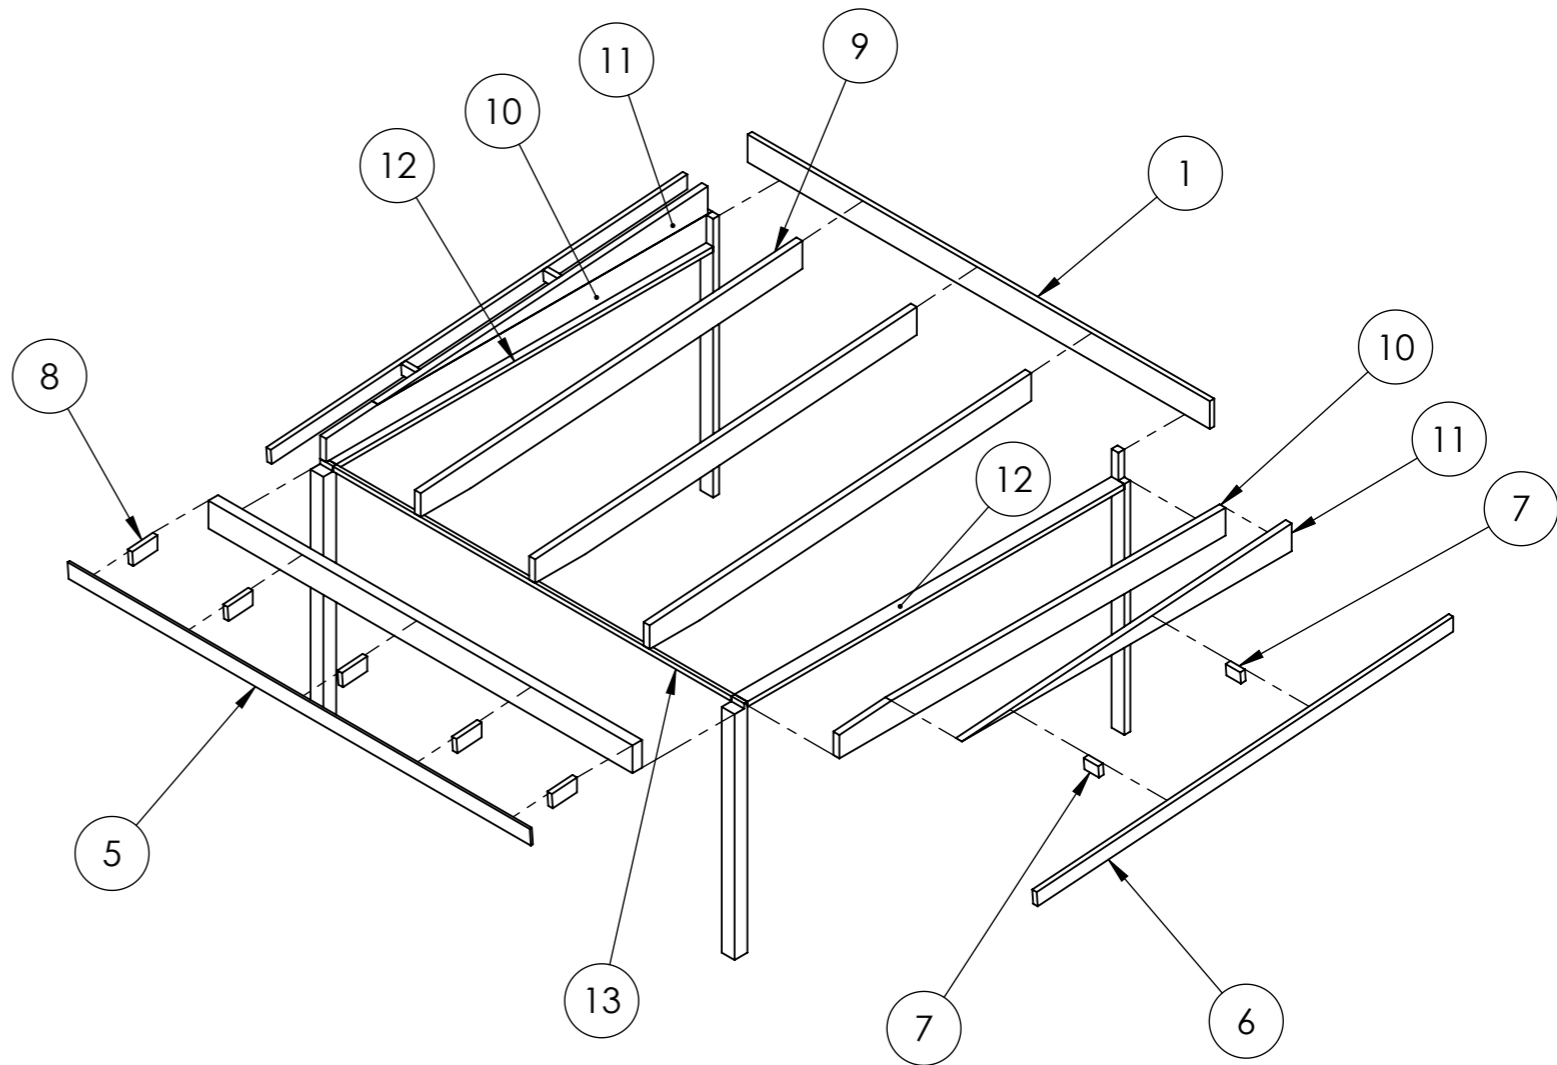

This drawing must not be copied, transmitted or disclosed to any third party.

	Material	
	Offertnr.	Färg
	Ordernr.	Beredare
	Weight	Datum 2022-05-18
A3	Scale 1:50	Description Uterumssats Sommar / Vår Höst 15m2
	Sheet 18/18