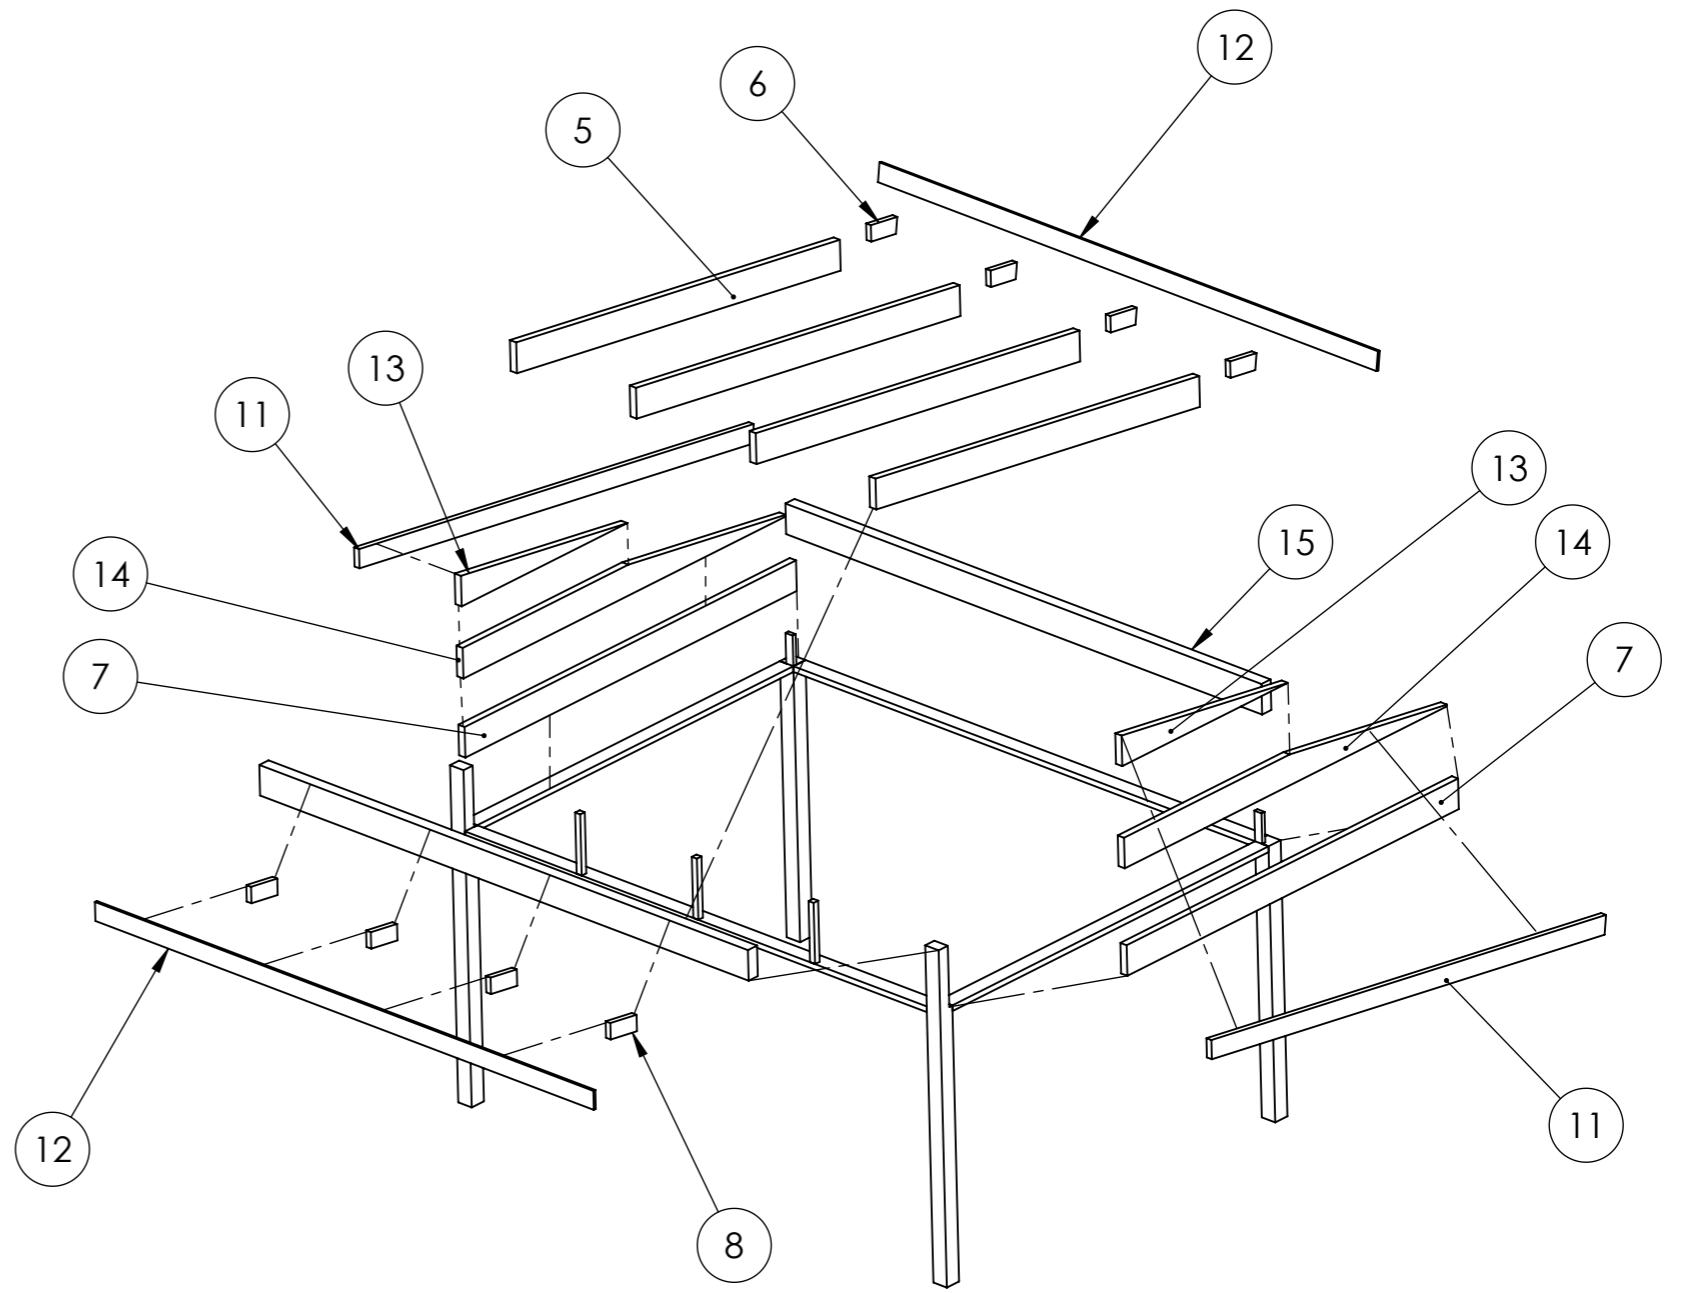

This drawing must not be copied, transmitted or disclosed to any third party.

A3	Material	
	Offertnr.	Färg
	Ordernr.	Beredare
	Weight	Datum 2022-05-17
	Scale 1:50	Description
	Sheet 3/21	Fristående 15 m2 Snözon 2,5