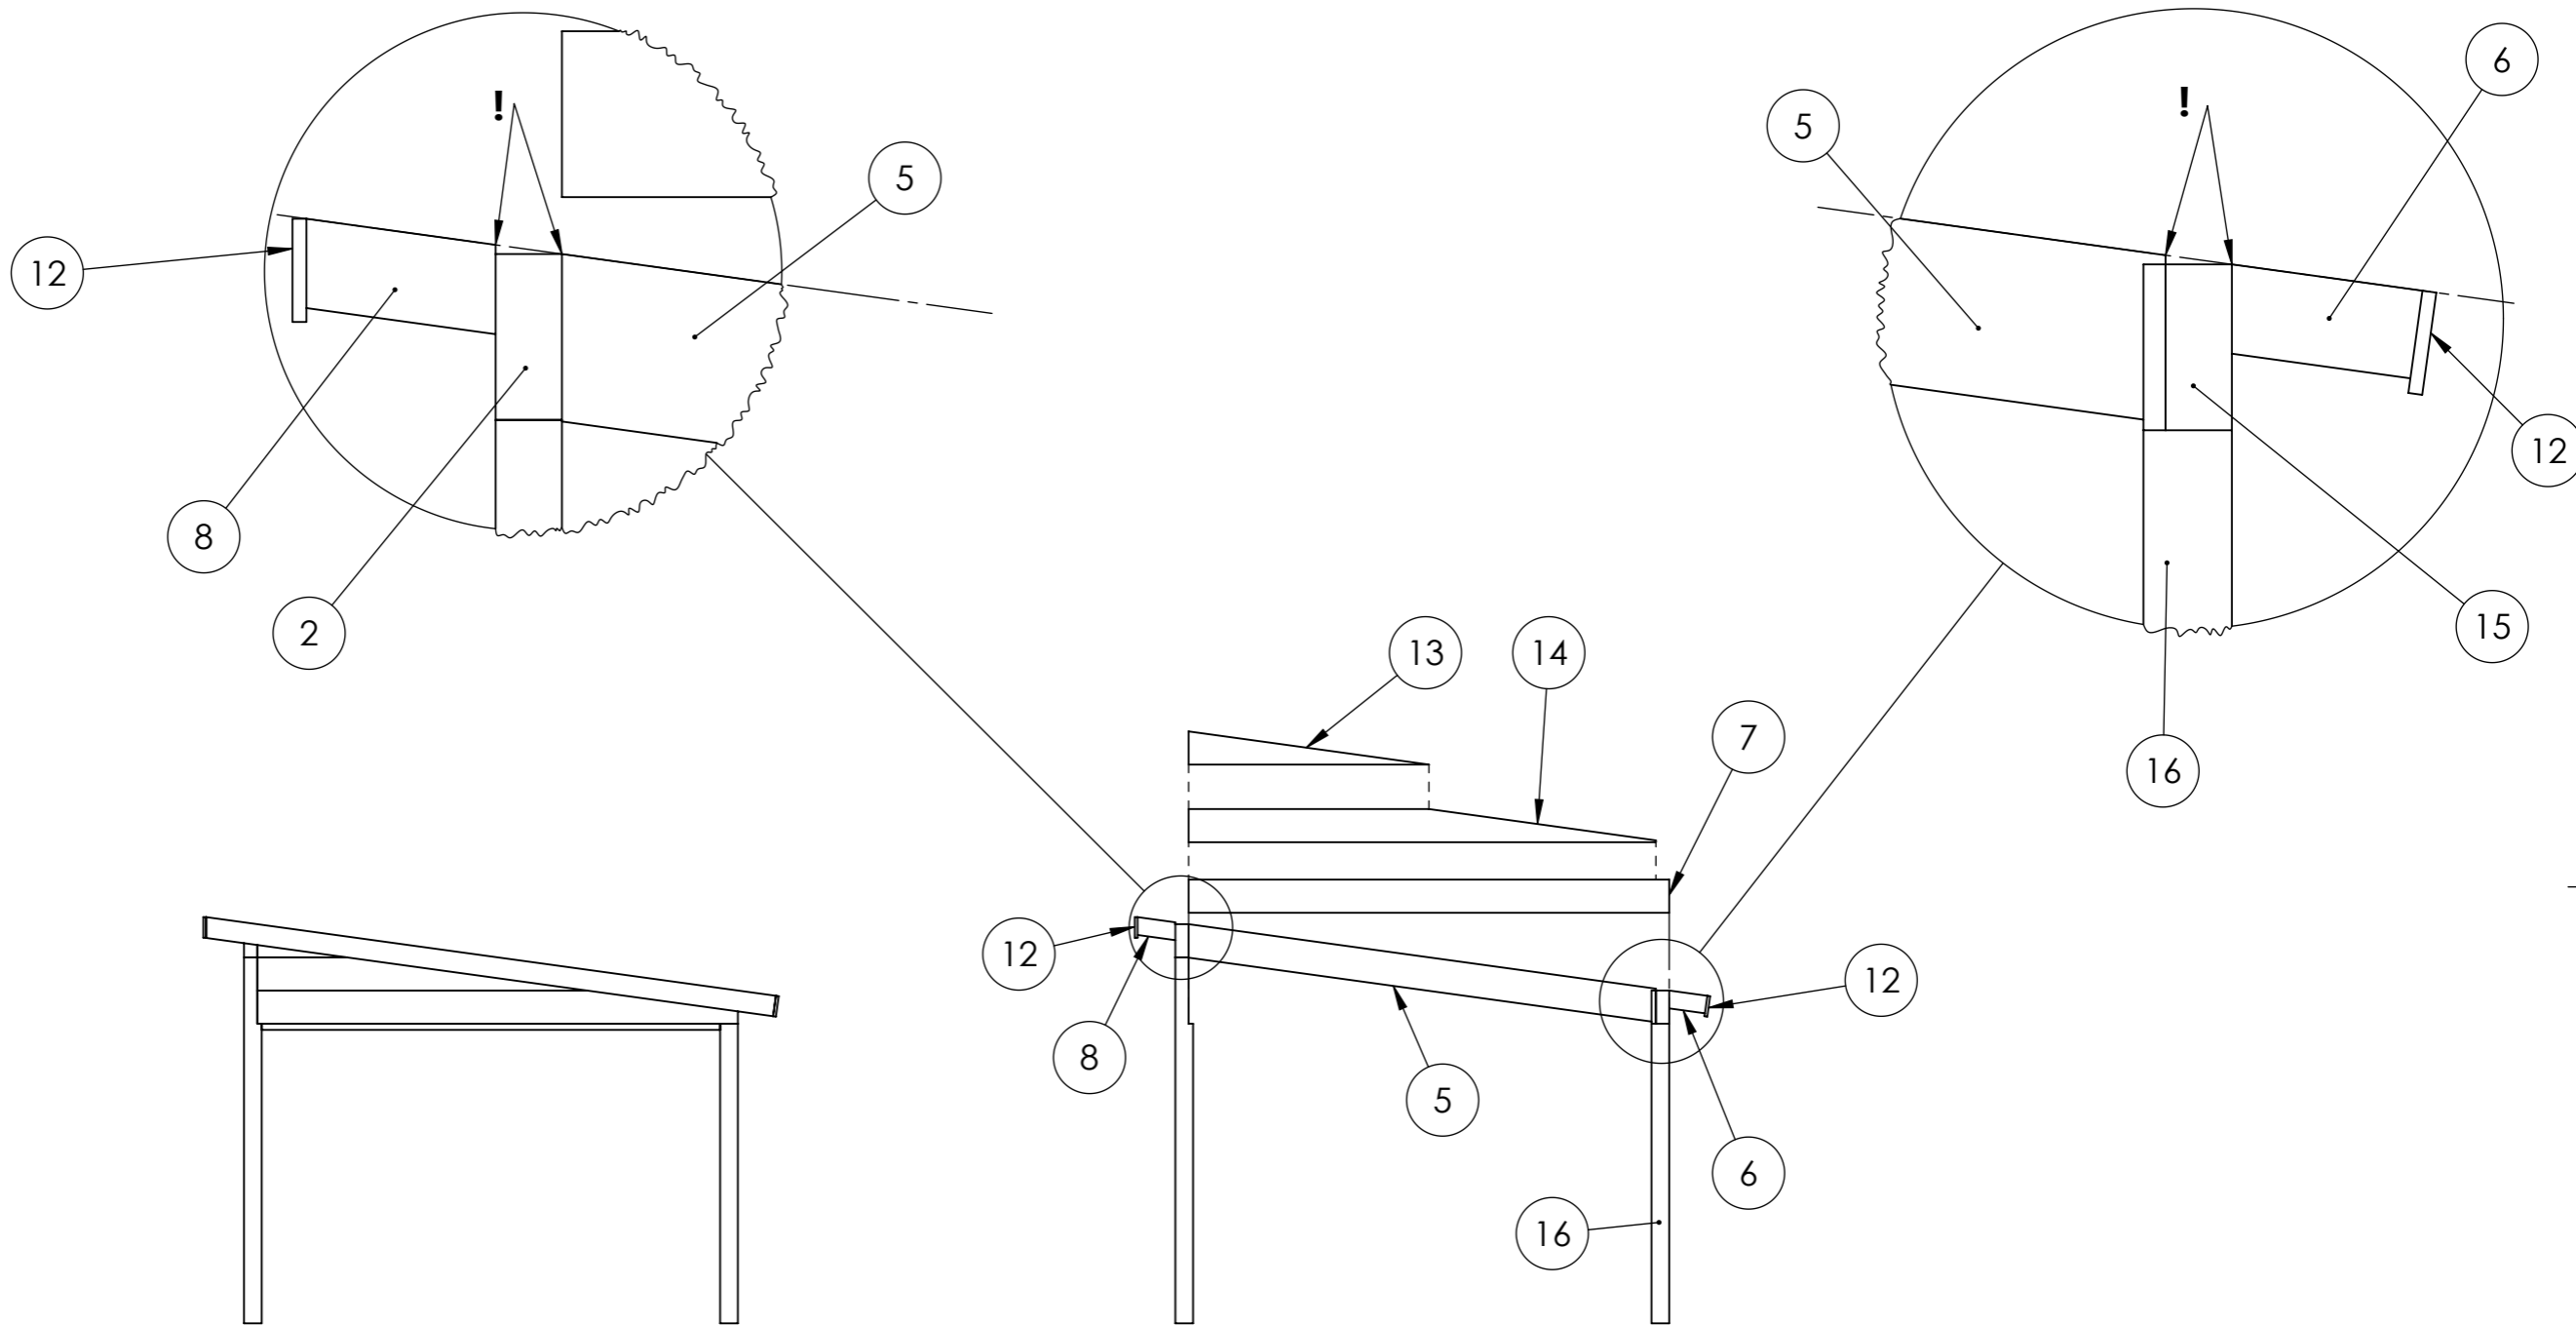

This drawing must not be copied, transmitted or disclosed to any third party.

A3	Material	
	Offertnr.	Färg
	Ordernr.	Beredare
	Weight	Datum 2022-05-17
	Scale 1:50	Description
Sheet 3/21	Fristående 15 m2 Snözon 2,5